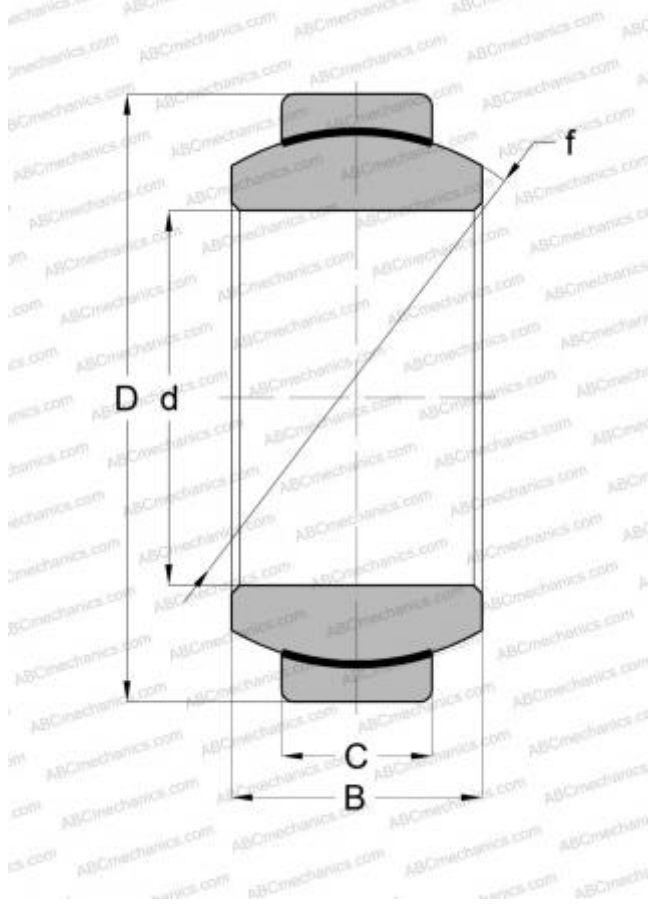

## GEH 10 C FAG

Spherical plain bearings

TYPE: Plain bearings, Spherical plain bearings and rod ends, Radial spherical plain bearings, Maintenance free, Series GEH..C, GE..FW

### Technical specification

#### DIMENSIONS, MM

d	10,000
D	22,000
B	12,000
C	7,000