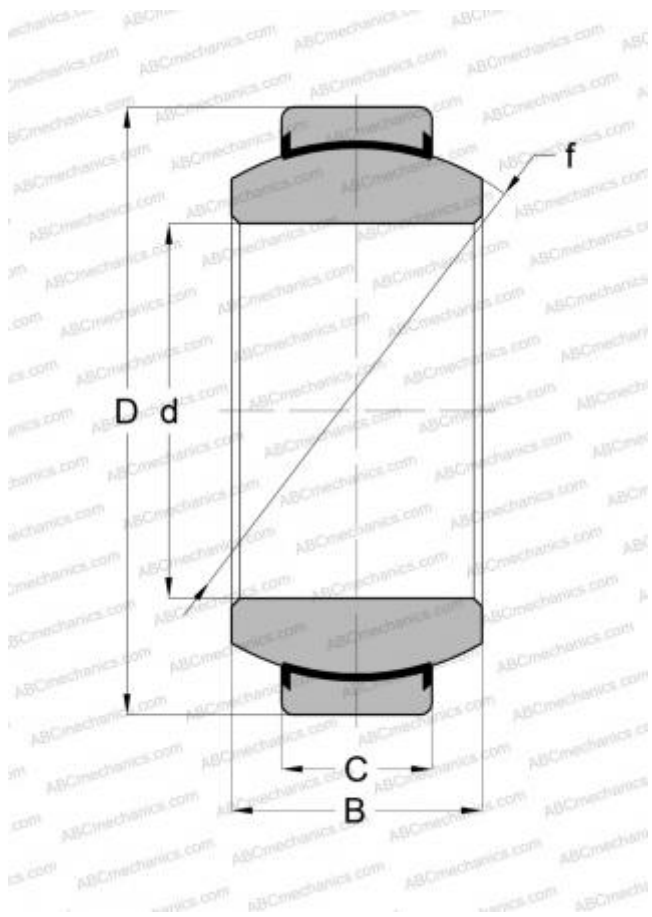

GEH 30 C-2RS ABC

Spherical plain bearings

TYPE: Plain bearings, Spherical plain bearings and rod ends, Radial spherical plain bearings, Maintenance free, Contact seals on both side, series GEH..C-2RS, GE..FW-2RS

Technical specification

DIMENSIONS, MM

d	30,000
D	55,000
B	32,000
C	20,000

WEIGHT, KG

0,280

MANUFACTURER

[ABC](#)

INTERCHANGE