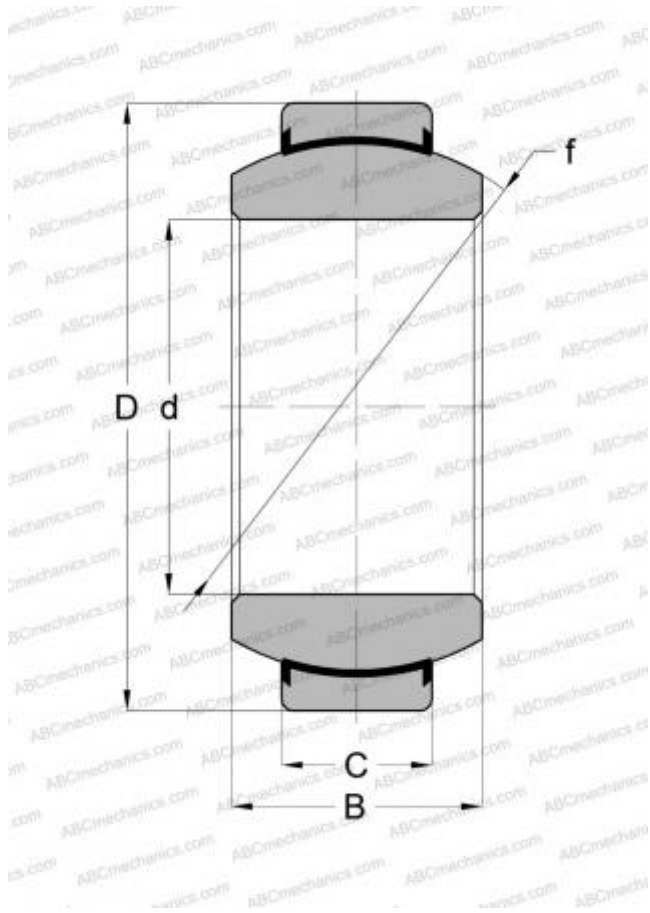

GE 30 FW-2RS INA

Spherical plain bearings

TYPE: Plain bearings, Spherical plain bearings and rod ends, Radial spherical plain bearings, Maintenance free, Contact seals on both side, series GEH..C-2RS, GE..FW-2RS

Technical specification

DIMENSIONS, MM

d	30,000
D	55,000
B	32,000
f	47,000
C	20,000

WEIGHT, KG

0,280

MANUFACTURER

[INA](#)

INTERCHANGE