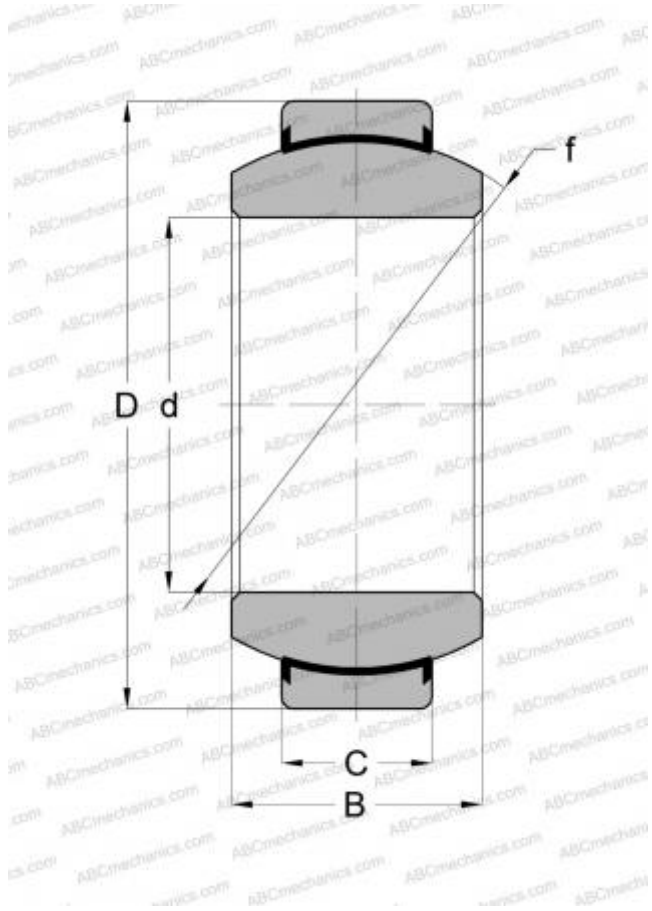

GEH 35 C-2RS ABC

Spherical plain bearings

TYPE: Plain bearings, Spherical plain bearings and rod ends, Radial spherical plain bearings, Maintenance free, Contact seals on both side, series GEH..C-2RS, GE..FW-2RS

Technical specification

DIMENSIONS, MM

d	35,000
D	62,000
B	35,000
C	22,000

WEIGHT, KG

0,390

MANUFACTURER

[ABC](#)

INTERCHANGE