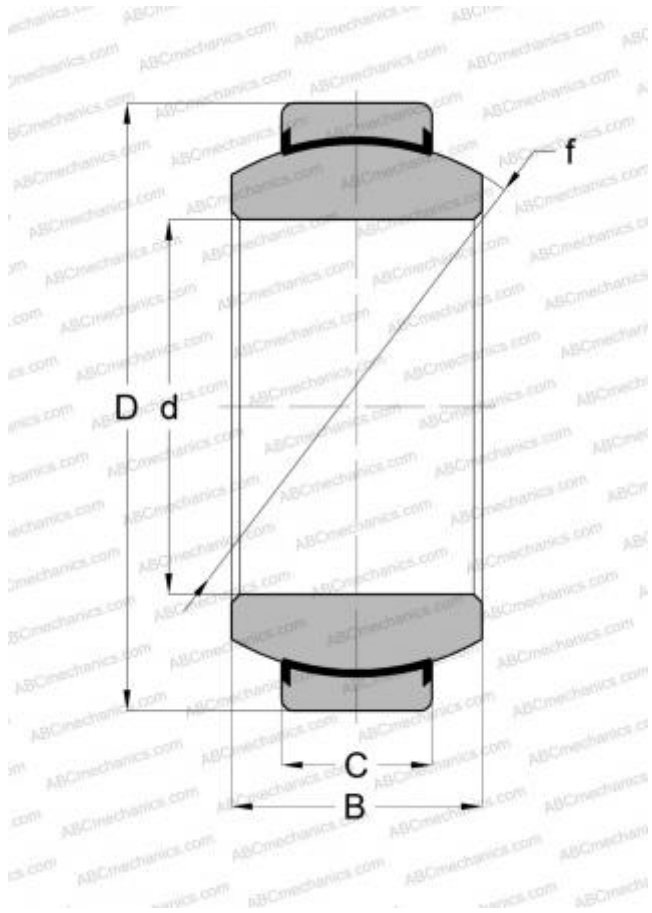

GE 35 FW-2RS INA

Spherical plain bearings

TYPE: Plain bearings, Spherical plain bearings and rod ends, Radial spherical plain bearings, Maintenance free, Contact seals on both side, series GEH..C-2RS, GE..FW-2RS

Technical specification

DIMENSIONS, MM

d	35,000
D	62,000
B	35,000
f	53,000
C	22,000

WEIGHT, KG

0,380

MANUFACTURER

[INA](#)

INTERCHANGE