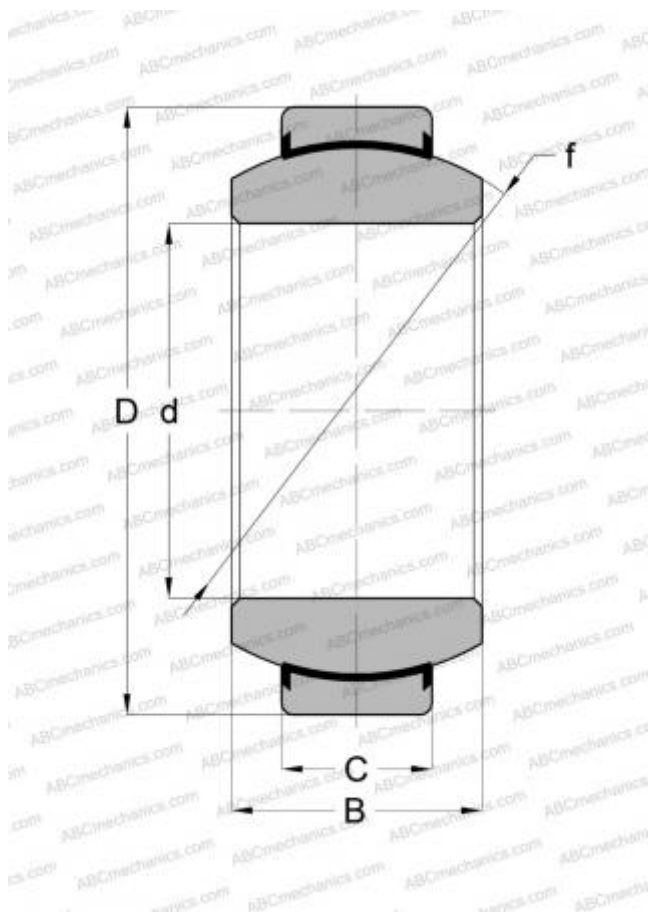

## GEH 40 C-2RS ABC

Spherical plain bearings

TYPE: Plain bearings, Spherical plain bearings and rod ends, Radial spherical plain bearings, Maintenance free, Contact seals on both side, series GEH..C-2RS, GE..FW-2RS

### Technical specification

#### DIMENSIONS, MM

|   |        |
|---|--------|
| d | 40,000 |
| D | 68,000 |
| B | 40,000 |
| C | 25,000 |

#### WEIGHT, KG

0,520