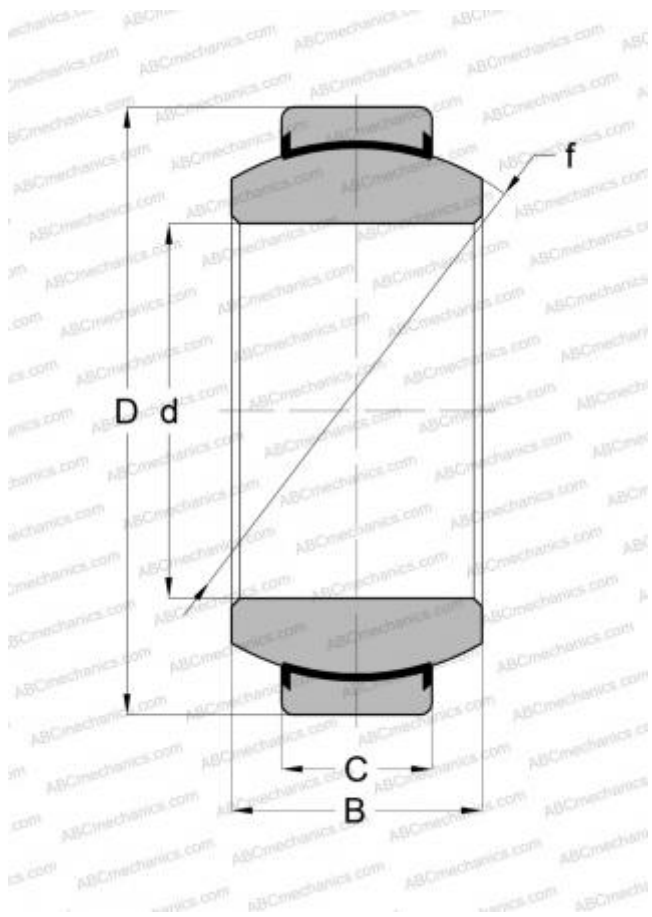

GE 40 FW-2RS INA

Spherical plain bearings

TYPE: Plain bearings, Spherical plain bearings and rod ends, Radial spherical plain bearings, Maintenance free, Contact seals on both side, series GEH..C-2RS, GE..FW-2RS

Technical specification

DIMENSIONS, MM

d	40,000
D	68,000
B	40,000
f	60,000
C	25,000

WEIGHT, KG

0,530

MANUFACTURER

[INA](#)

INTERCHANGE