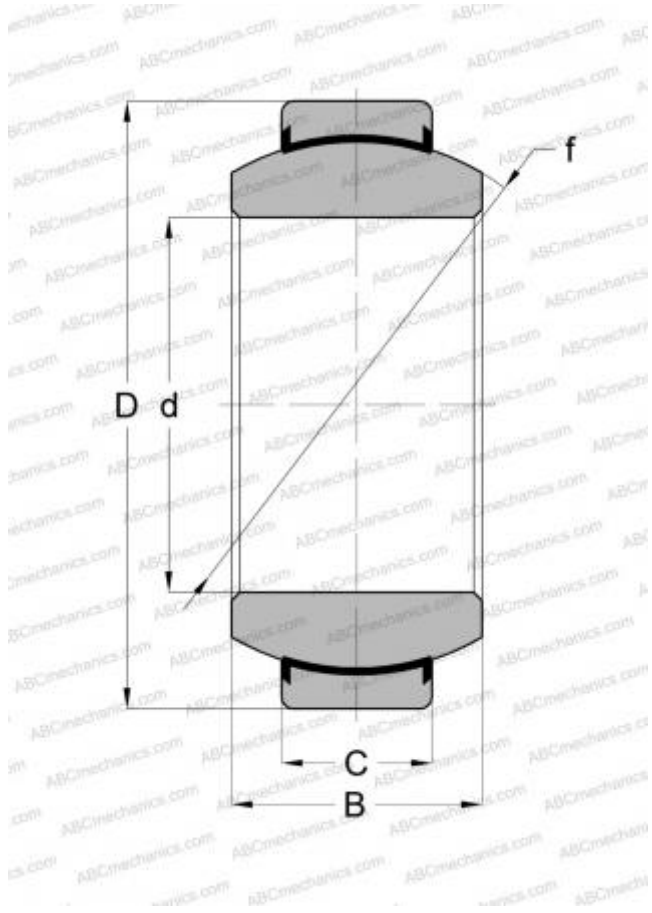

GEH 45 C-2RS ABC

Spherical plain bearings

TYPE: Plain bearings, Spherical plain bearings and rod ends, Radial spherical plain bearings, Maintenance free, Contact seals on both side, series GEH..C-2RS, GE..FW-2RS

Technical specification

DIMENSIONS, MM

d	45,000
D	75,000
B	43,000
C	28,000

WEIGHT, KG

0,680

MANUFACTURER

[ABC](#)

INTERCHANGE