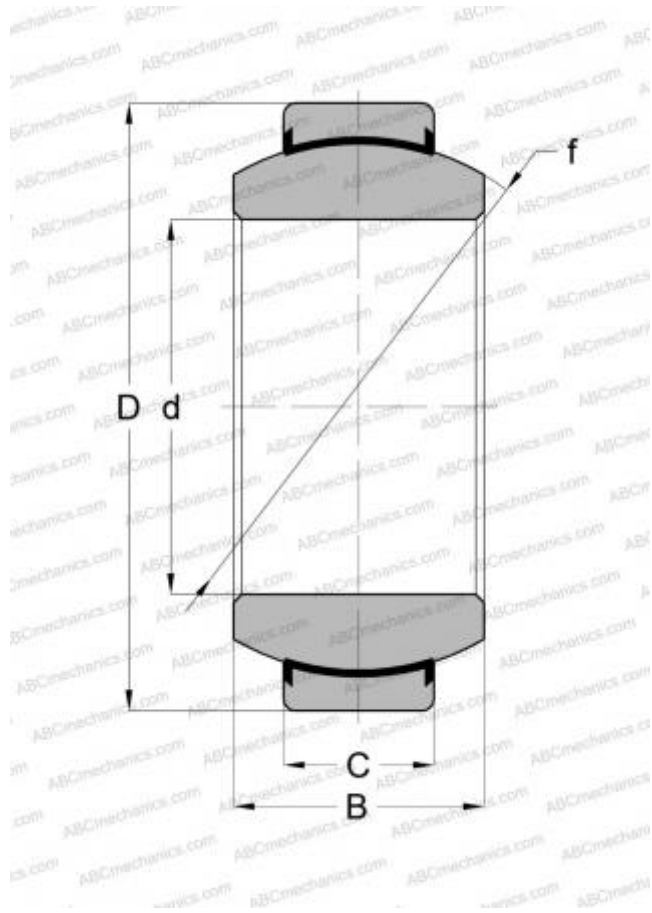

## GEH 50 C-2RS ABC

Spherical plain bearings

TYPE: Plain bearings, Spherical plain bearings and rod ends, Radial spherical plain bearings, Maintenance free, Contact seals on both side, series GEH..C-2RS, GE..FW-2RS

### Technical specification

#### DIMENSIONS, MM

d	50,000
D	90,000
B	56,000
C	36,000

#### WEIGHT, KG

1,400