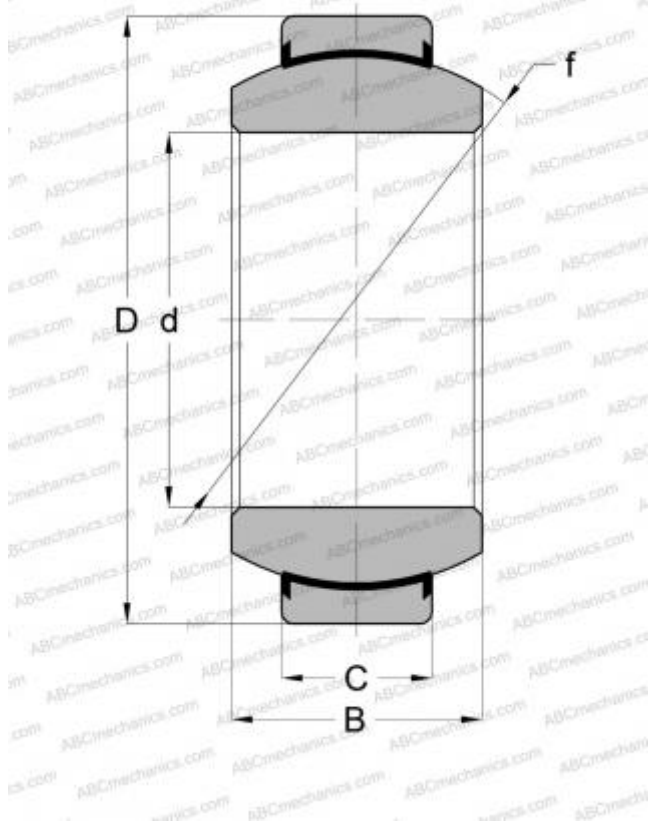

GE 50 FW-2RS INA

Spherical plain bearings

TYPE: Plain bearings, Spherical plain bearings and rod ends, Radial spherical plain bearings, Maintenance free, Contact seals on both side, series GEH..C-2RS, GE..FW-2RS

Technical specification

DIMENSIONS, MM

d	50,000
D	90,000
B	56,000
f	80,000
C	36,000

WEIGHT, KG

1,400

MANUFACTURER

[INA](#)

INTERCHANGE