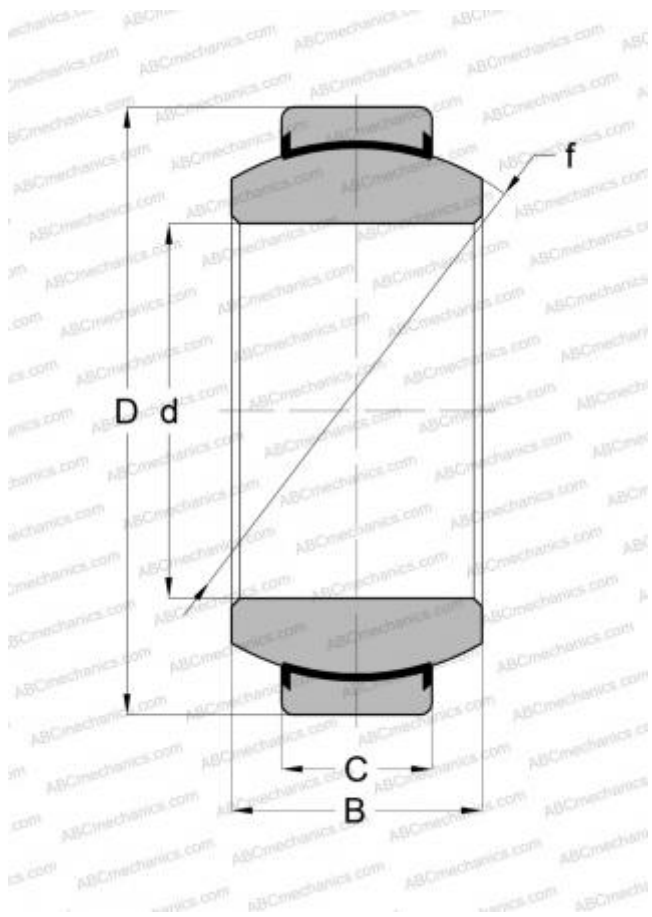

GEH 100 C-2RS ABC

Spherical plain bearings

TYPE: Plain bearings, Spherical plain bearings and rod ends, Radial spherical plain bearings, Maintenance free, Contact seals on both side, series GEH..C-2RS, GE..FW-2RS

Technical specification

DIMENSIONS, MM

d	100,000
D	160,000
B	85,000
C	55,000

WEIGHT, KG

5,901

MANUFACTURER

[ABC](#)

INTERCHANGE