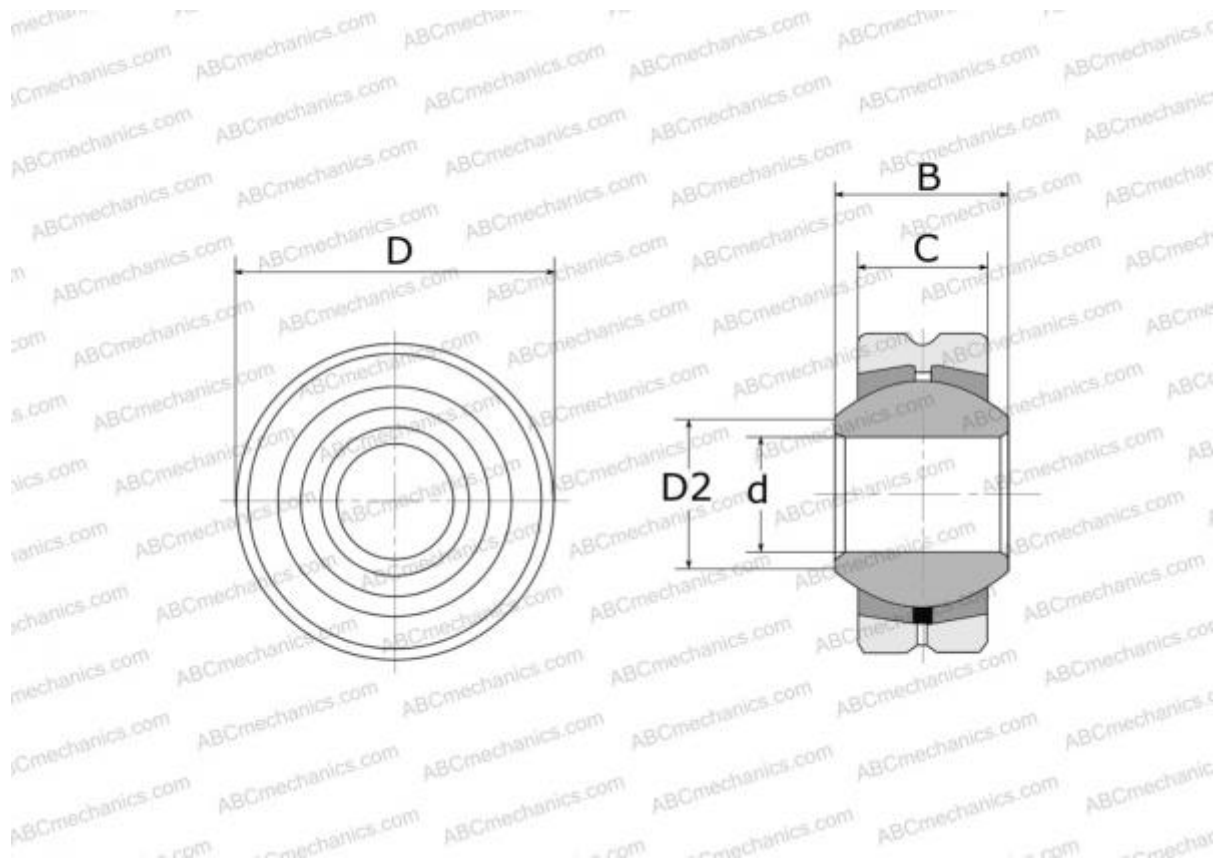

SS 5 HIRSCHMANN

Spherical plain bearings

TYPE: Plain bearings, Spherical plain bearings and rod ends, Radial spherical plain bearings, Requiring maintenance, Series PB

Technical specification

DIMENSIONS, MM

d	5,000
D	16,000
D2	7,700
B	8,000
C	6,000

WEIGHT, KG 0,009

MANUFACTURER [HIRSCHMANN](#)

INTERCHANGE

ABC	PB 5
IKO	PB 5