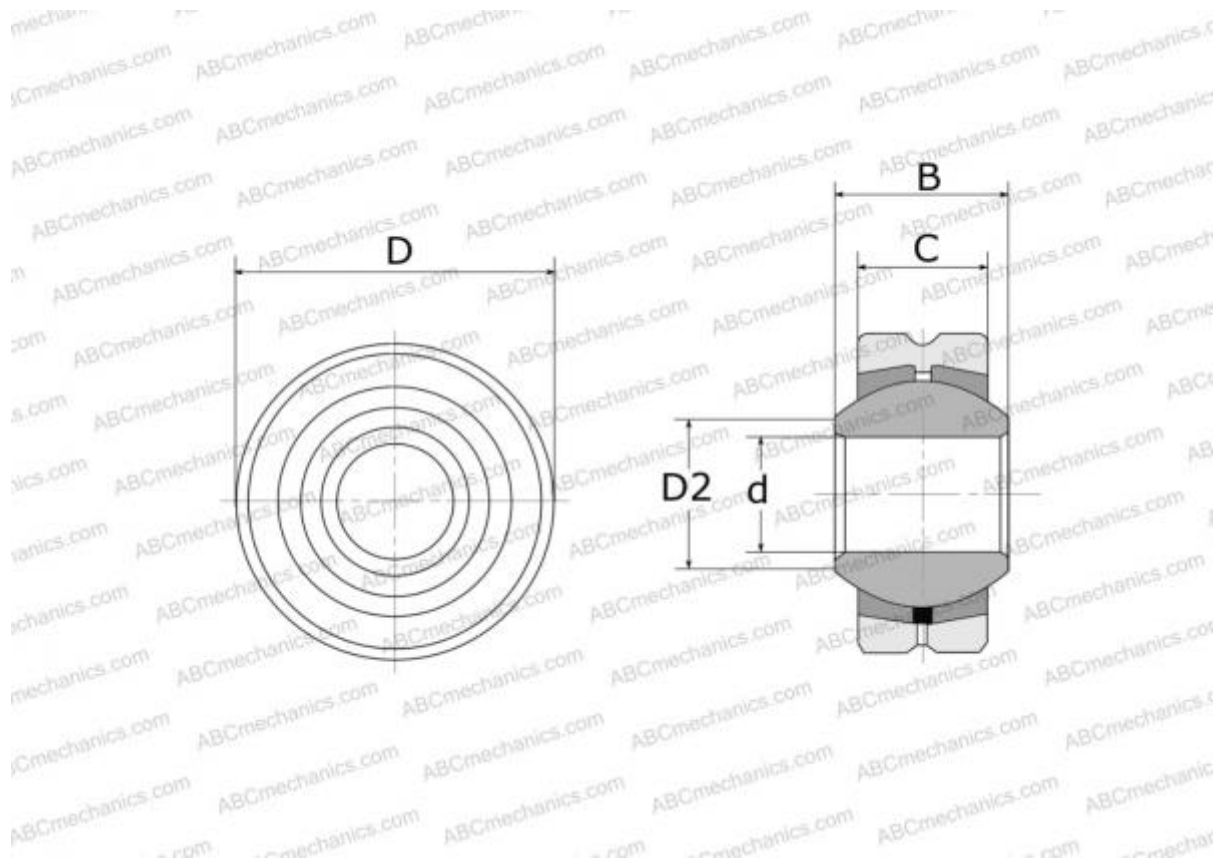

PB 6 ABC

Spherical plain bearings

TYPE: Plain bearings, Spherical plain bearings and rod ends, Radial spherical plain bearings, Requiring maintenance, Series PB

Technical specification

DIMENSIONS, MM

d	6,000
D	18,000
D2	9,000
B	9,000
C	6,750