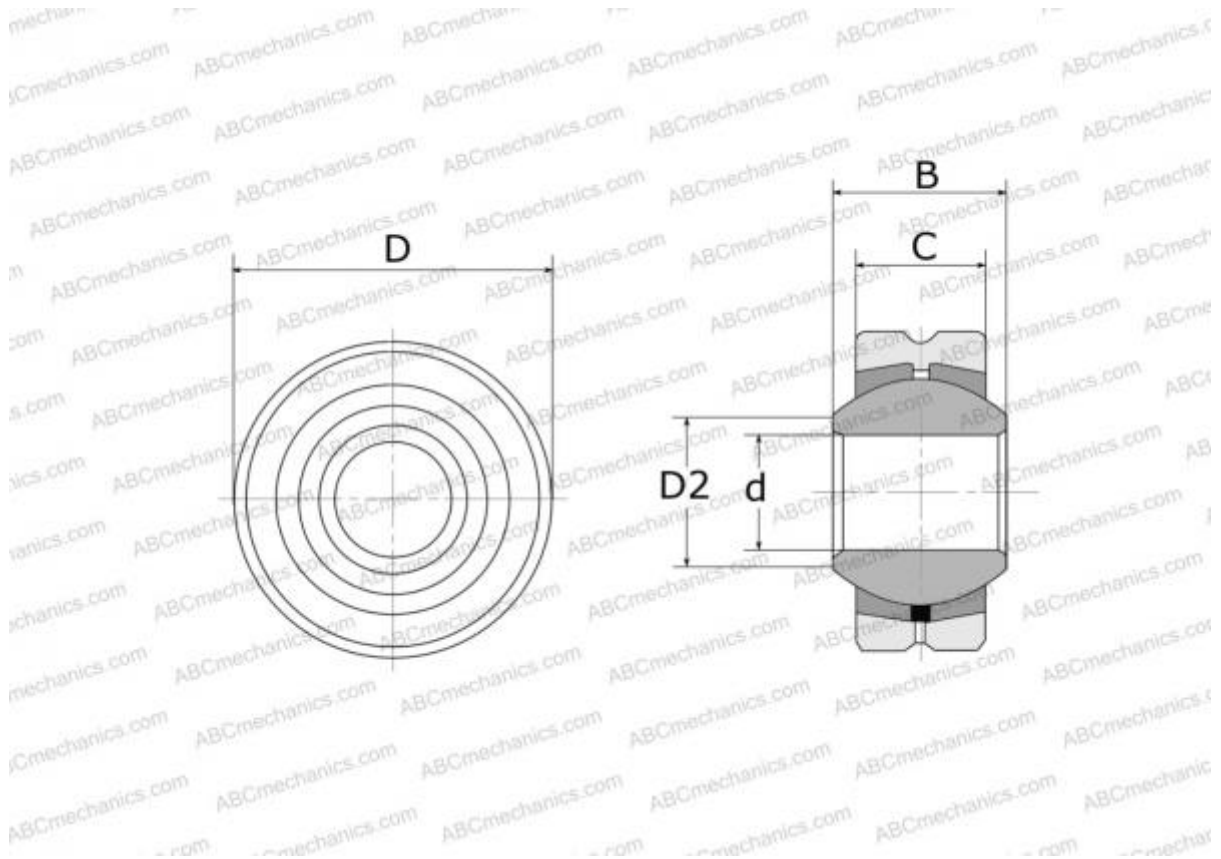

## PB 6 IKO

Spherical plain bearings

TYPE: Plain bearings, Spherical plain bearings and rod ends, Radial spherical plain bearings, Requiring maintenance, Series PB

### Technical specification

#### DIMENSIONS, MM

d	6,000
D	18,000
D2	9,000
B	9,000
C	6,750

**WEIGHT, KG** 0,013

**MANUFACTURER** [IKO](#)