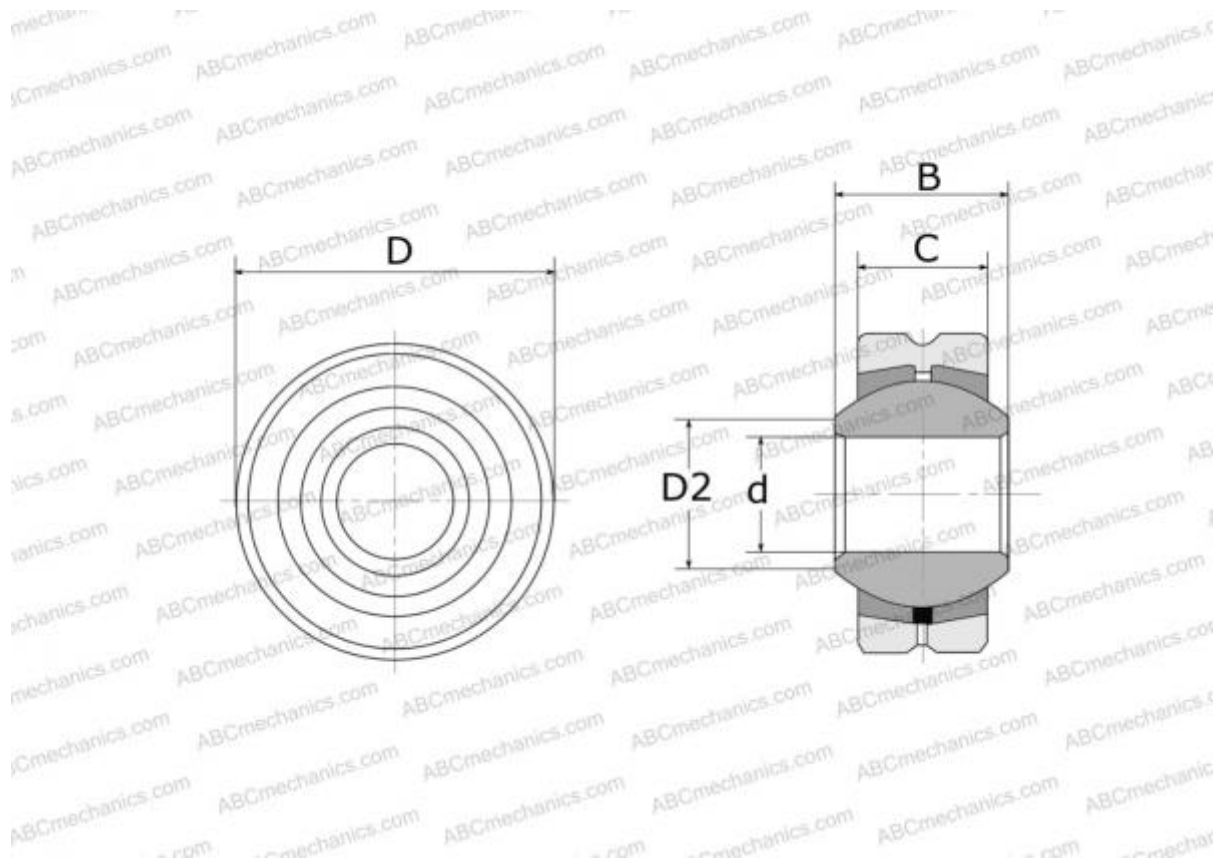

PB 8 ABC

Spherical plain bearings

TYPE: Plain bearings, Spherical plain bearings and rod ends, Radial spherical plain bearings, Requiring maintenance, Series PB

Technical specification

DIMENSIONS, MM

| | |
|----|--------|
| d | 8,000 |
| D | 22,000 |
| D2 | 10,400 |
| B | 12,000 |
| C | 9,000 |