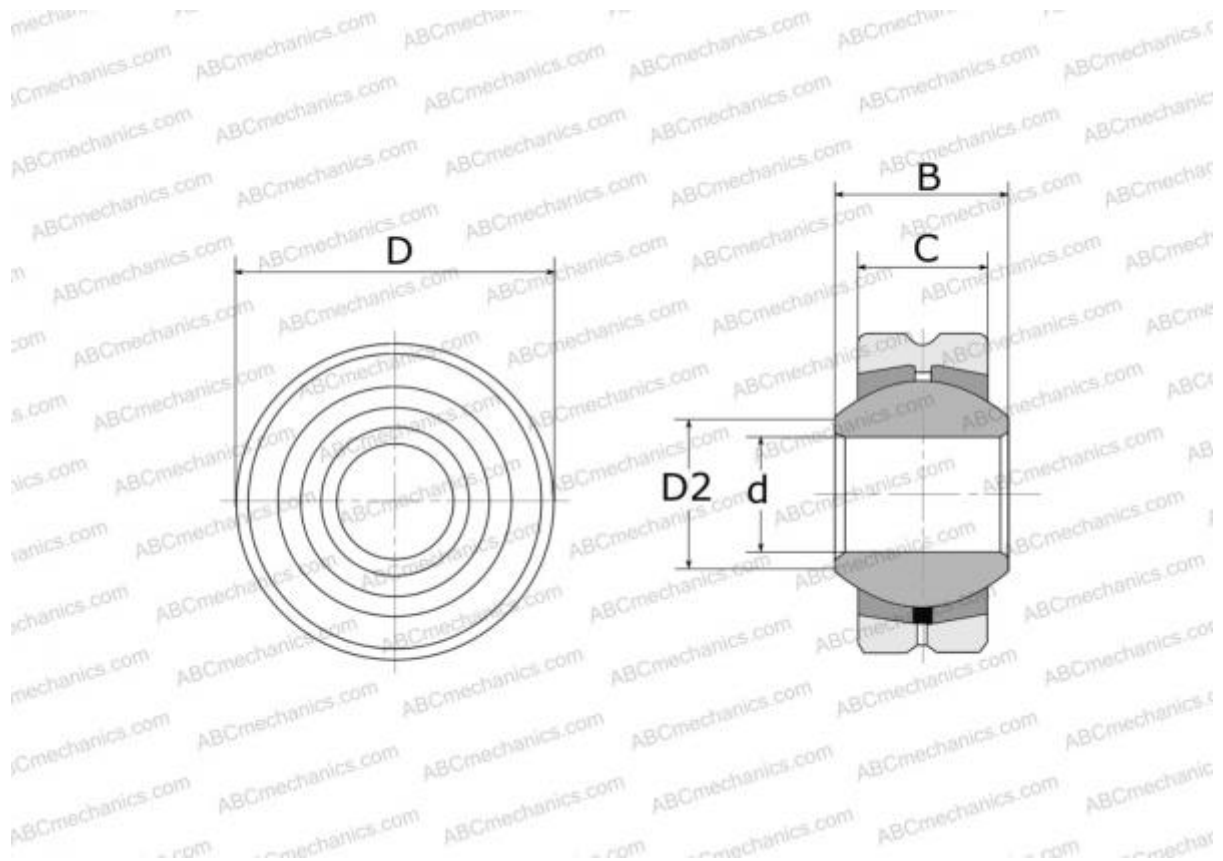

PB 14 IKO

Spherical plain bearings

TYPE: Plain bearings, Spherical plain bearings and rod ends, Radial spherical plain bearings, Requiring maintenance, Series PB

Technical specification

DIMENSIONS, MM

d	14,000
D	34,000
D2	16,900
B	19,000
C	13,500