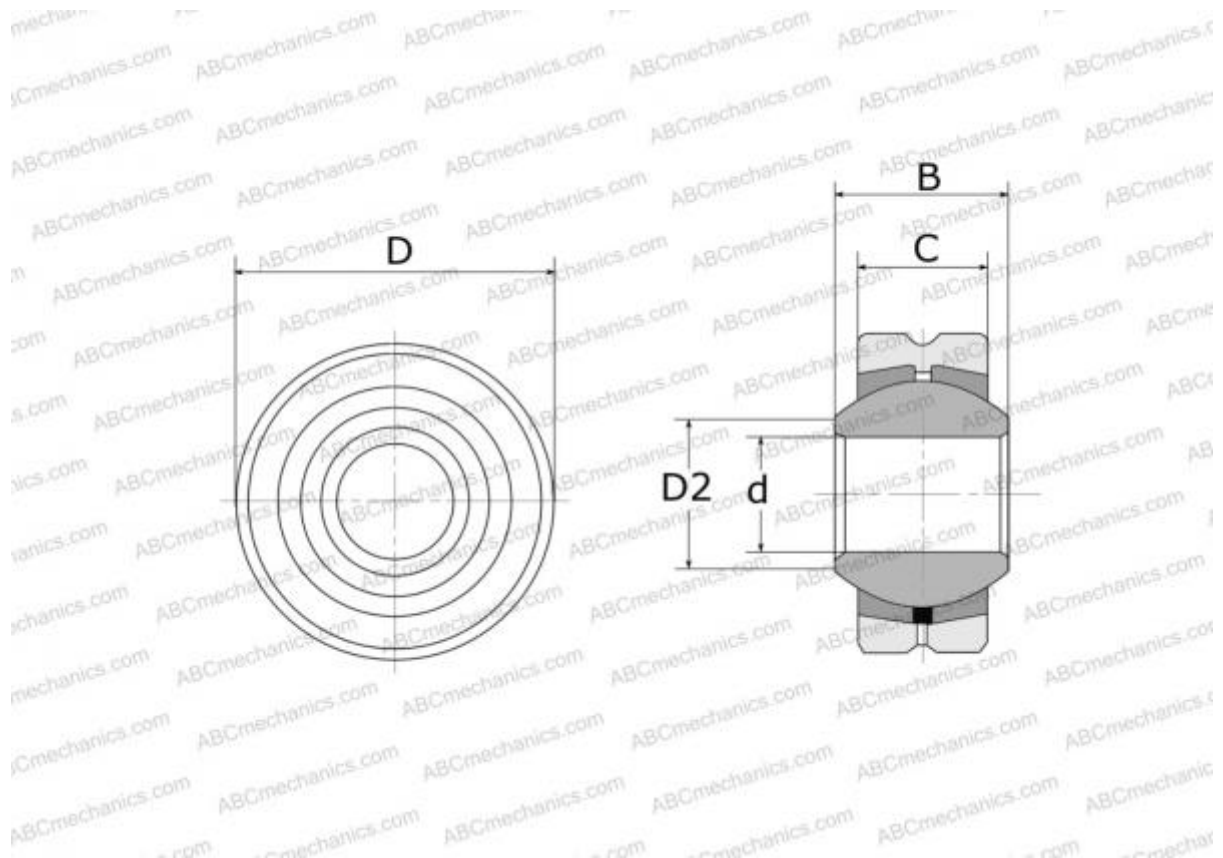

SS 16 HIRSCHMANN

Spherical plain bearings

TYPE: Plain bearings, Spherical plain bearings and rod ends, Radial spherical plain bearings, Requiring maintenance, Series PB

Technical specification

DIMENSIONS, MM

d	16,000
D	38,000
D2	19,400
B	21,000
C	15,000

WEIGHT, KG 0,111

MANUFACTURER [HIRSCHMANN](#)

INTERCHANGE

ABC	PB 16
IKO	PB 16