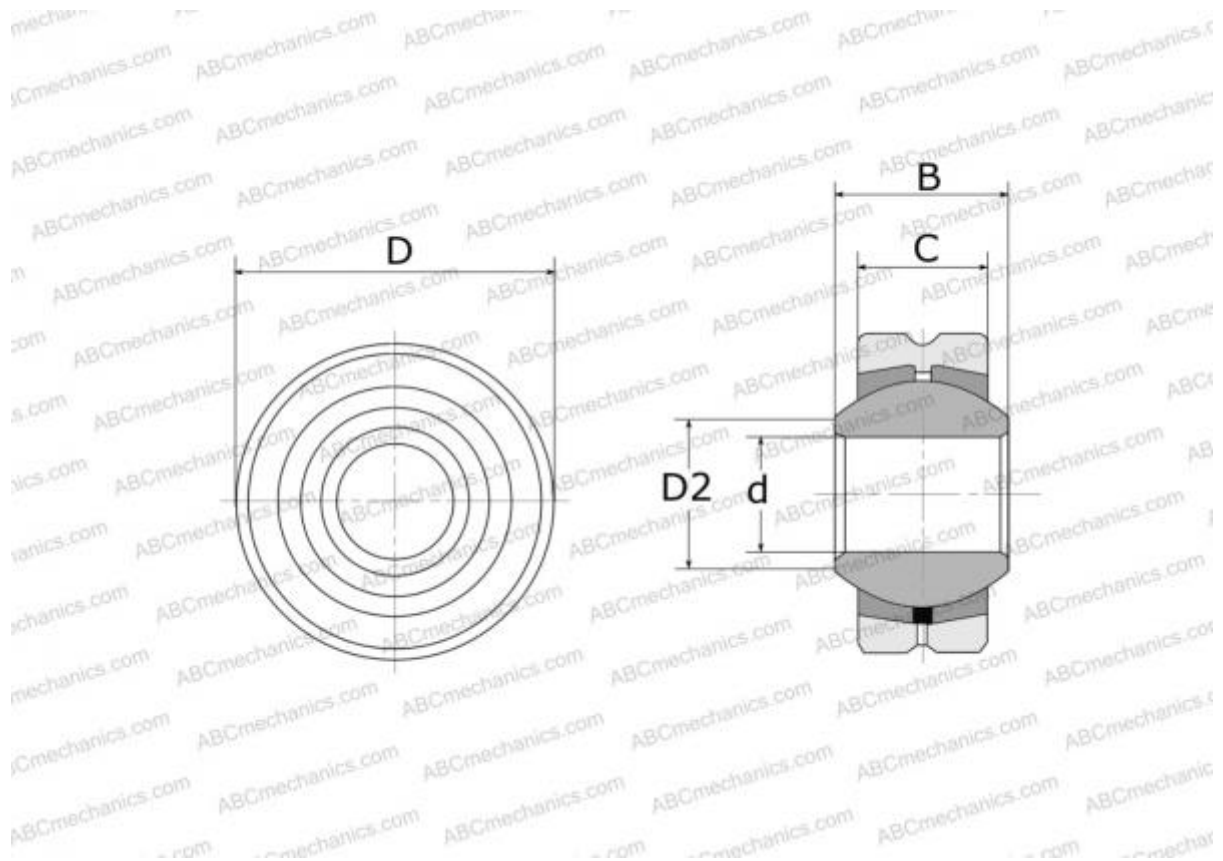

## PB 18 IKO

Spherical plain bearings

TYPE: Plain bearings, Spherical plain bearings and rod ends, Radial spherical plain bearings, Requiring maintenance, Series PB

### Technical specification

#### DIMENSIONS, MM

d	18,000
D	42,000
D2	21,900
B	23,000
C	16,500

**WEIGHT, KG** 0,160

**MANUFACTURER** [IKO](#)