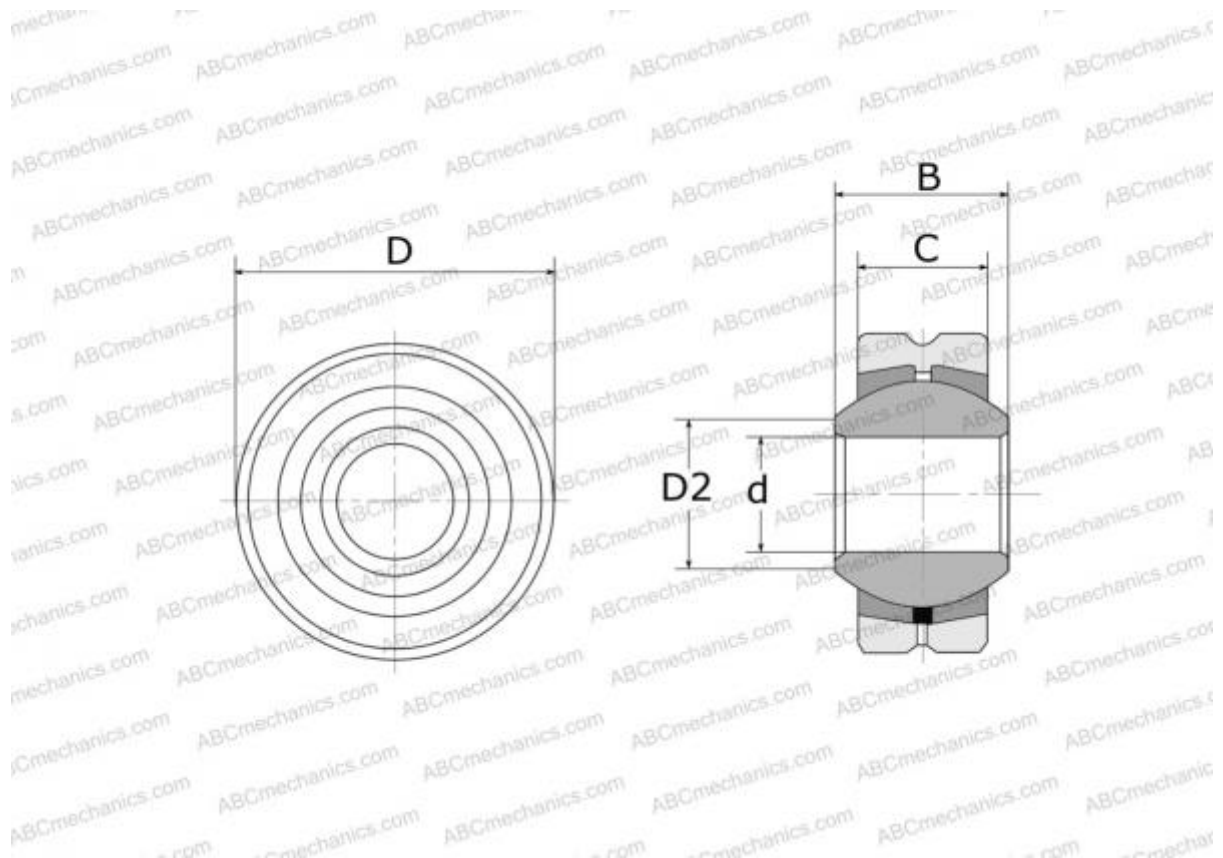

## PB 20 ABC

Spherical plain bearings

TYPE: Plain bearings, Spherical plain bearings and rod ends, Radial spherical plain bearings, Requiring maintenance, Series PB

### Technical specification

#### DIMENSIONS, MM

d	20,000
D	46,000
D2	24,400
B	25,000
C	18,000

**WEIGHT, KG** 0,210

**MANUFACTURER** [ABC](#)