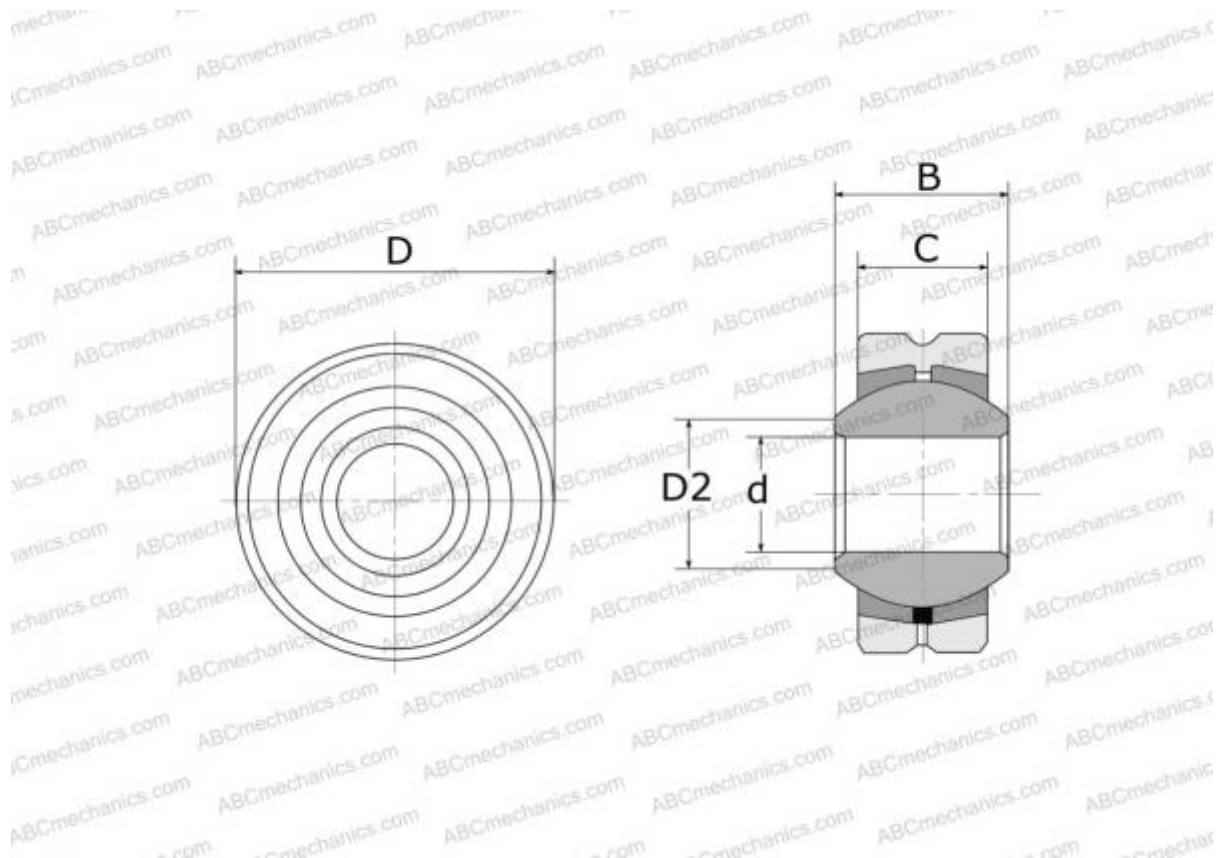

## PB 22 ABC

Spherical plain bearings

TYPE: Plain bearings, Spherical plain bearings and rod ends, Radial spherical plain bearings, Requiring maintenance, Series PB

### Technical specification

#### DIMENSIONS, MM

d	22,000
D	50,000
D2	25,800
B	28,000
C	20,000

**WEIGHT, KG** 0,265

**MANUFACTURER** [ABC](#)