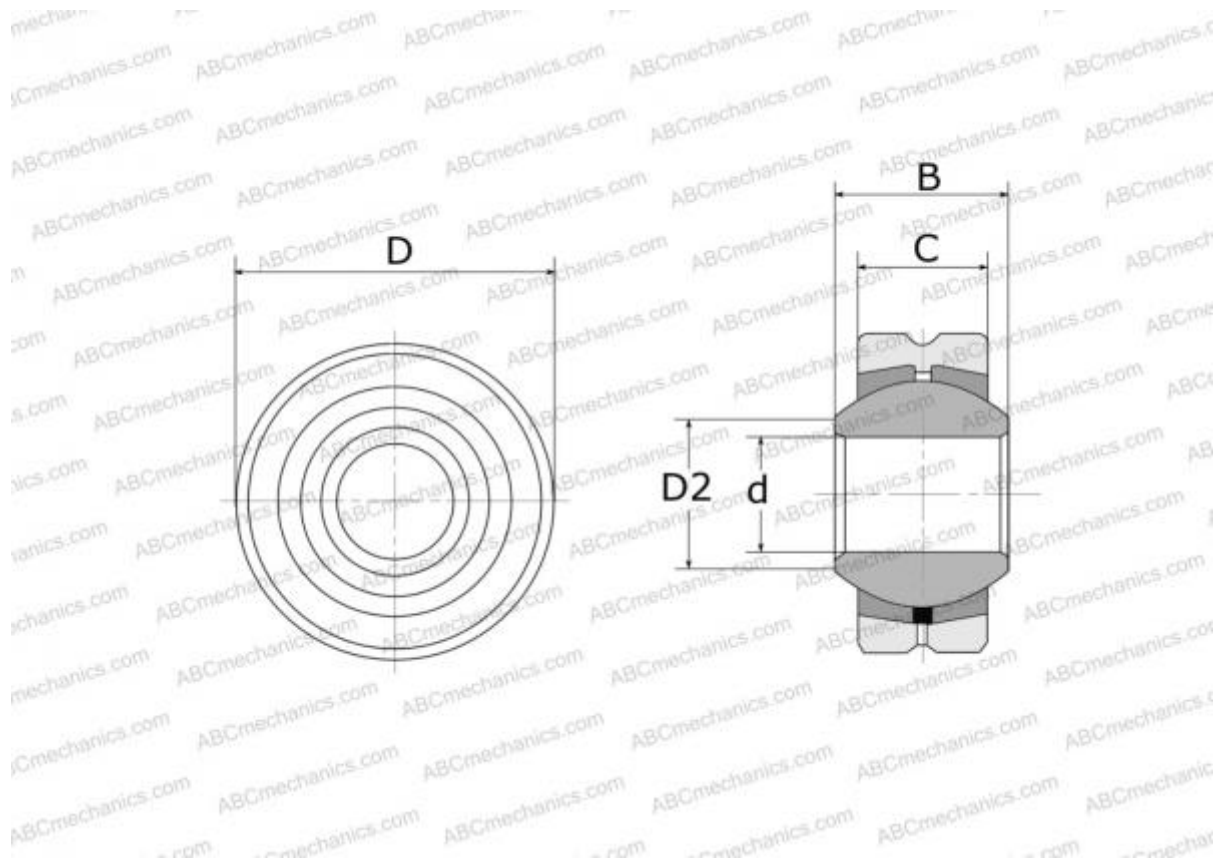

### Technical specification

#### DIMENSIONS, MM

d	22,000
D	50,000
D2	25,800
B	28,000
C	20,000

**WEIGHT, KG** 0,265

**MANUFACTURER** [HIRSCHMANN](#)