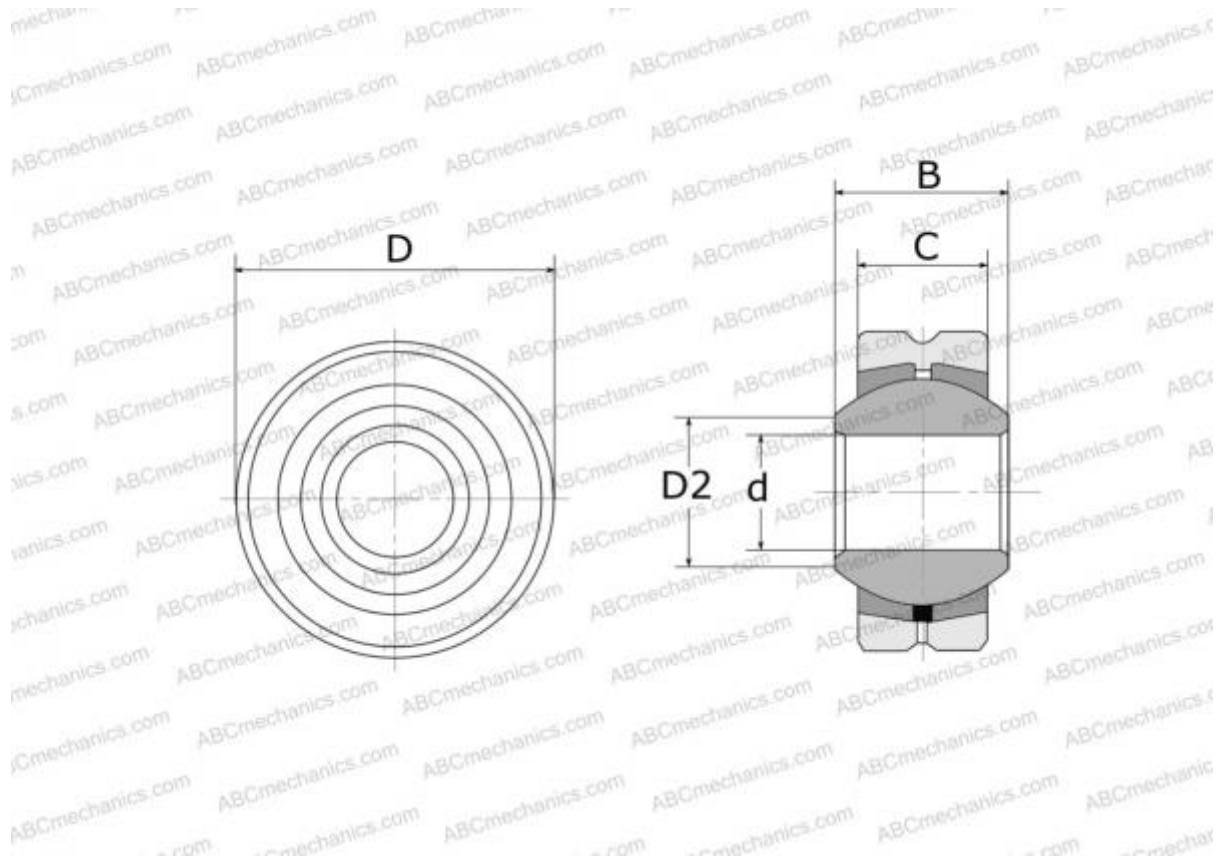

## PB 25 IKO

Spherical plain bearings

TYPE: Plain bearings, Spherical plain bearings and rod ends, Radial spherical plain bearings, Requiring maintenance, Series PB

### Technical specification

#### DIMENSIONS, MM

d	25,000
D	56,000
D2	29,600
B	31,000
C	22,000

**WEIGHT, KG** 0,390

**MANUFACTURER** [IKO](#)