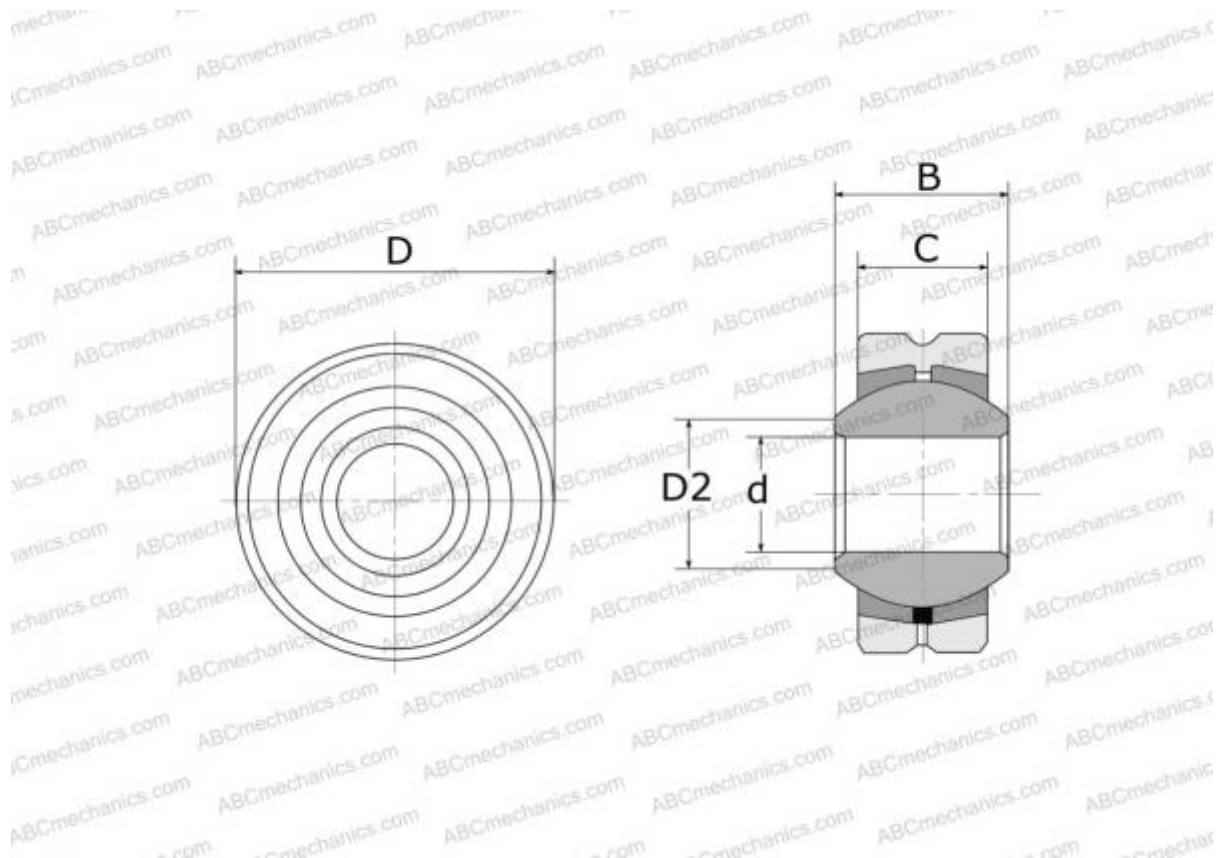

PB 28 ABC

Spherical plain bearings

TYPE: Plain bearings, Spherical plain bearings and rod ends, Radial spherical plain bearings, Requiring maintenance, Series PB

Technical specification

DIMENSIONS, MM

d	28,000
D	62,000
D2	32,300
B	35,000
C	25,000

WEIGHT, KG 0,410

MANUFACTURER [ABC](#)

INTERCHANGE

IKO [PB 28](#)