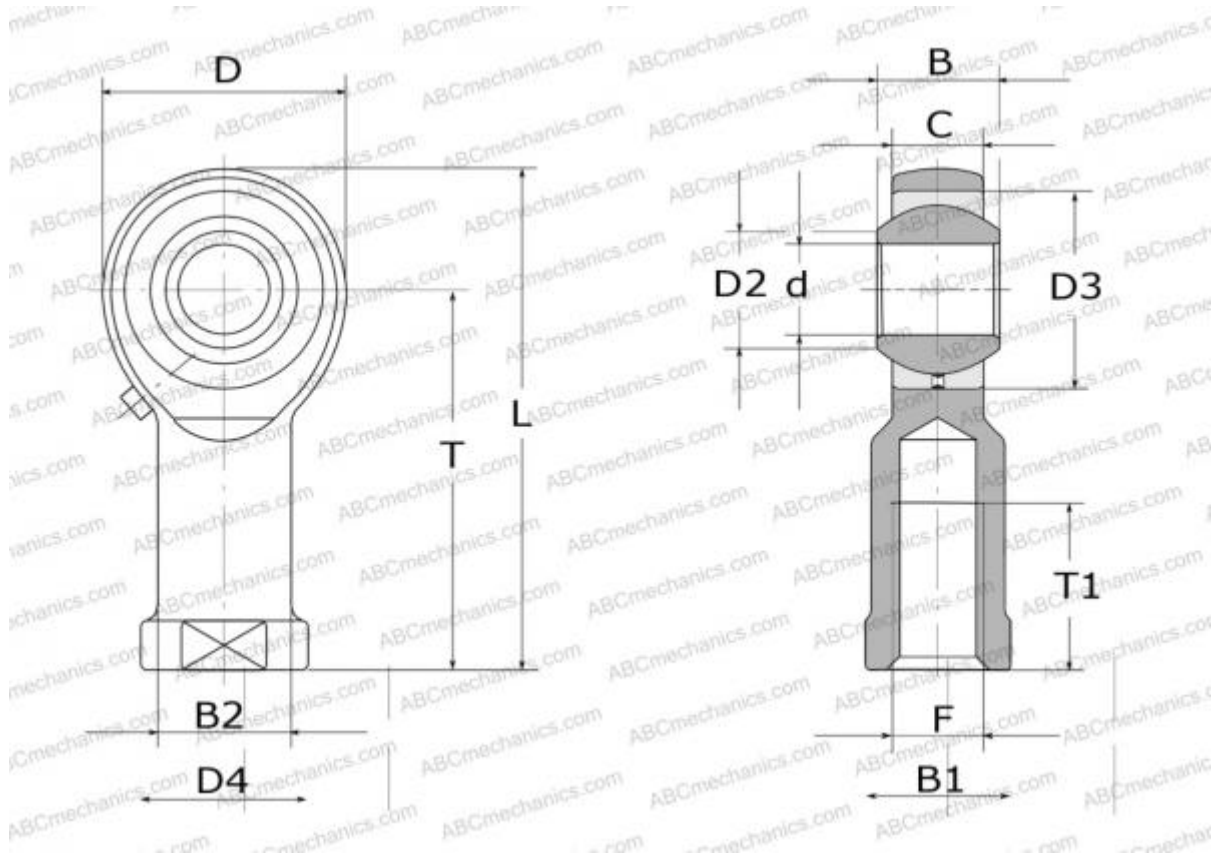

MW-M4 AURORA

TYPE: Plain bearings, Spherical plain bearings and rod ends, Rod ends, Requiring maintenance,

Technical specification

DIMENSIONS, MM

d	4,000
D	14,000
D2	6,500
B	7,000
B1	8,000
L	31,000
T	24,000
T1	12,000
C	5,300
F	M4x0.7

WEIGHT, KG 0,012

MANUFACTURER [AURORA](#)

INTERCHANGE

ABC	PHS 4
IKO	PHS 4
HEIM	SF4