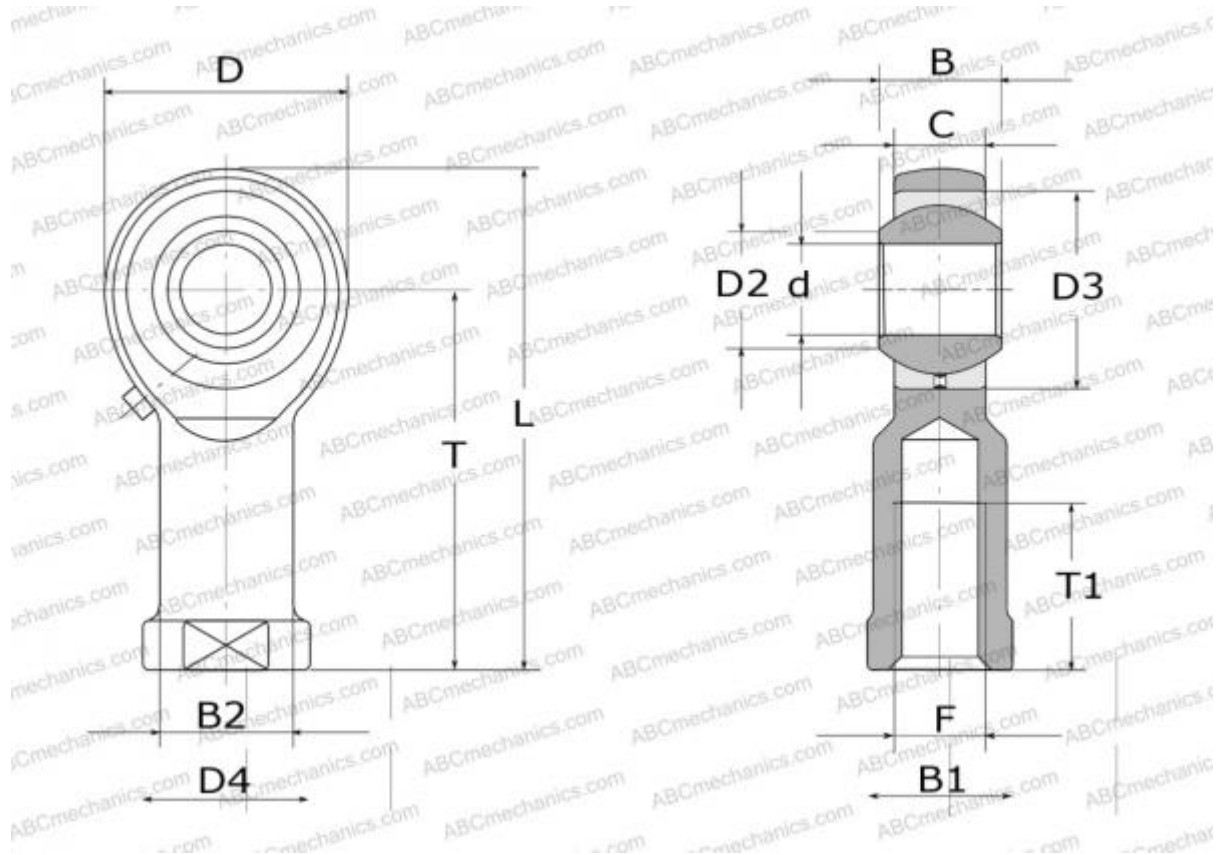

MW-M8Z AURORA

TYPE: Plain bearings, Spherical plain bearings and rod ends, Rod ends, Requiring maintenance,

Technical specification

DIMENSIONS, MM

d	8,000
D	22,000
D2	10,400
B	12,000
B1	14,000
L	47,000
T	36,000
T1	17,000
C	9,000
F	M8x1.25