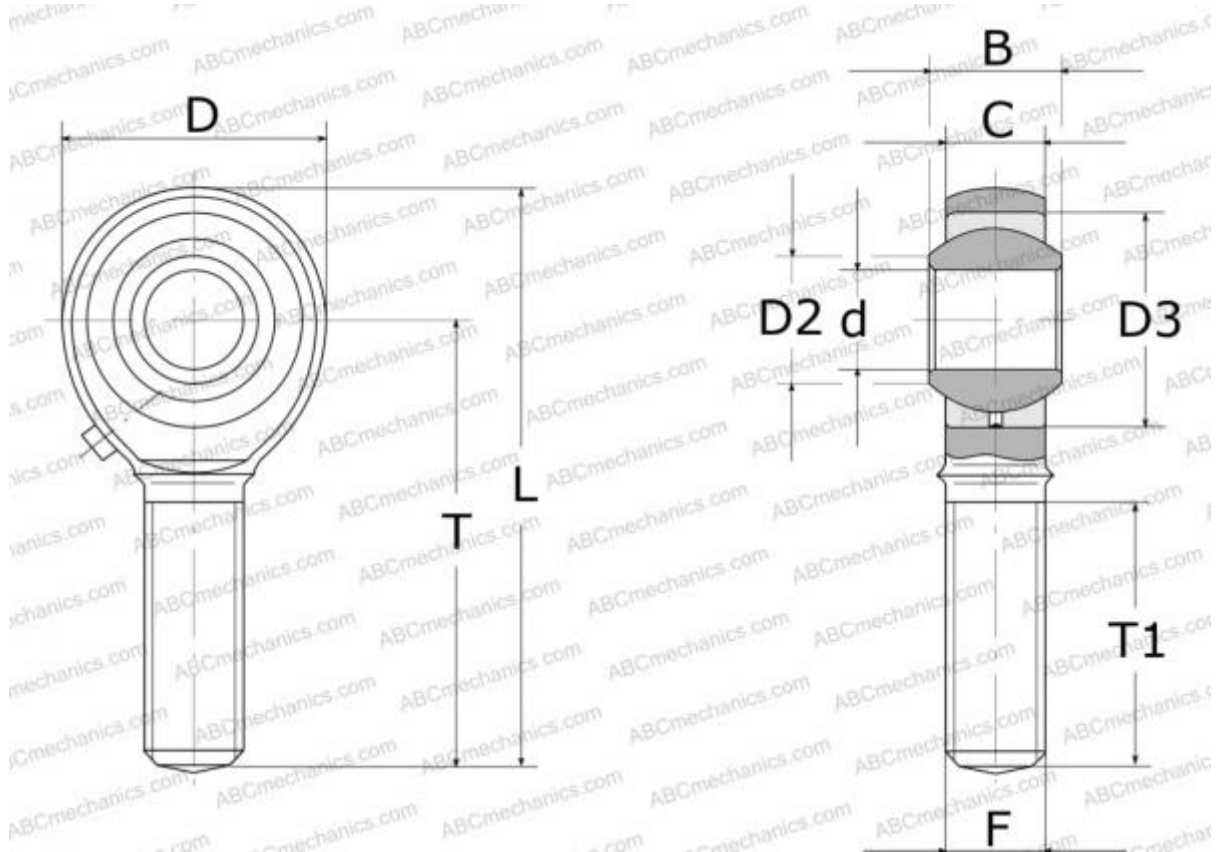

POS 25 ABC

Rod ends

TYPE: Plain bearings, Spherical plain bearings and rod ends, Rod ends, Requiring maintenance, With internal thread, open design, right hand thread, series GAKR..PB, SAKAC, POS

Technical specification

DIMENSIONS, MM

d	25,000
D	60,000
D2	29,600
B	31,000
L	124,000
T	94,000
T1	57,000
C	22,000
F	M24x2

WEIGHT, KG 0,650

MANUFACTURER [ABC](#)

INTERCHANGE

IKO [POS 25](#)

INTERCHANGE

INA	GAKR 25 PB
SKF	SAKAC 25 M
HIRSCHMANN	SM 25
HEIM	SMG 25
AURORA	MM-M25Z