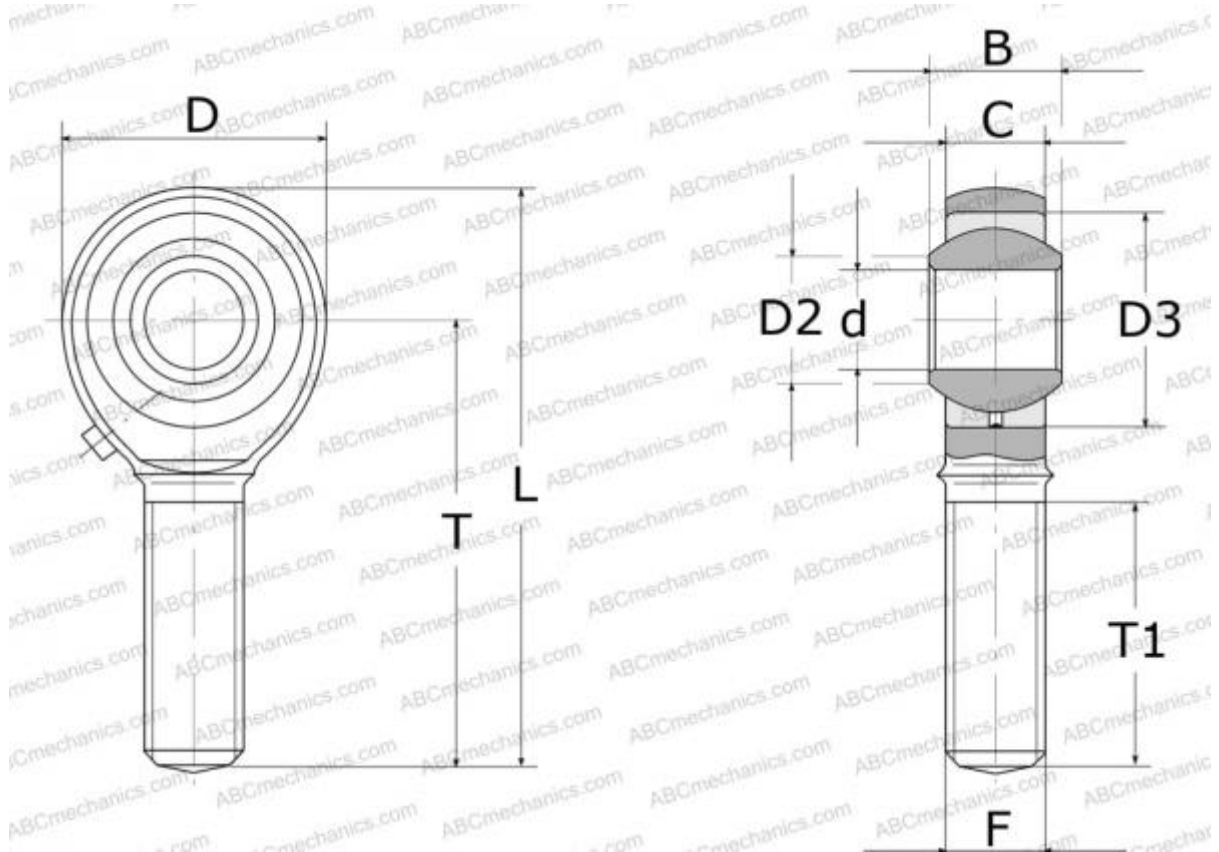

POS 5 L ABC

Rod ends

TYPE: Plain bearings, Spherical plain bearings and rod ends, Rod ends, Requiring maintenance, With internal thread, open design, left hand thread, series GAKL..PB, SALKAC, POS..L

Technical specification

DIMENSIONS, MM

d	5,000
D	16,000
D2	7,700
B	8,000
L	41,000
T	33,000
T1	20,000
C	6,000
F	M5x0.8

WEIGHT, KG 0,013

MANUFACTURER [ABC](#)

INTERCHANGE

IKO [POS 5 L](#)

INTERCHANGE

SKF	SALKAC 5 M
HEIM	SML 5
AURORA	MB-M5