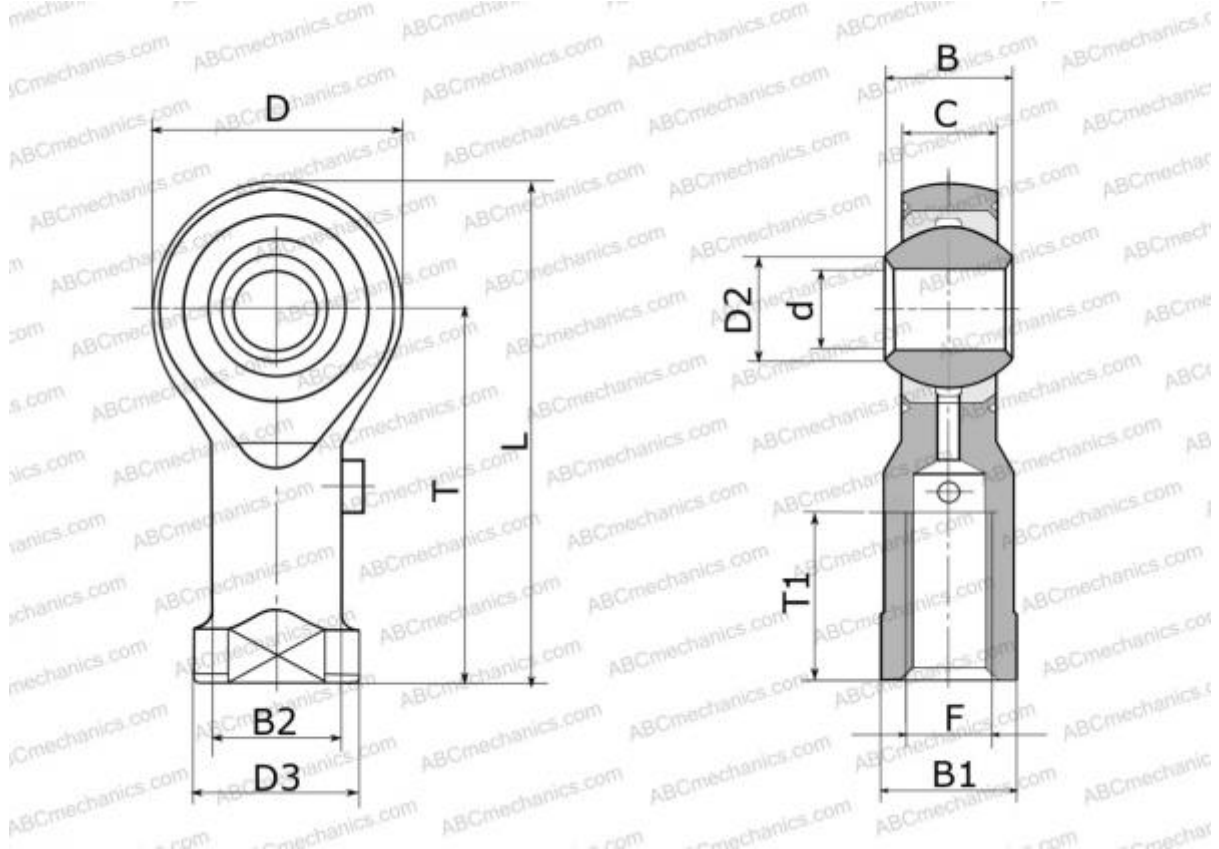

HF 2 HEIM

Rod ends

TYPE: Plain bearings, Spherical plain bearings and rod ends, Rod ends, Requiring maintenance, With internal thread, open design, right hand thread, inch, series PHSB, HF, HV, MV, TR, RF

Technical specification

DIMENSIONS, MM

d	3,175
D	11,910
D2	4,750
B	6,350
B1	6,350
L	26,570
T	20,620
T1	9,530
C	4,750
F	.1380-32UNC

WEIGHT, KG 0,007

MANUFACTURER [HEIM](#)

INTERCHANGE

ABC	PHSB 2
IKO	PHSB 2
ROSE	RF 2