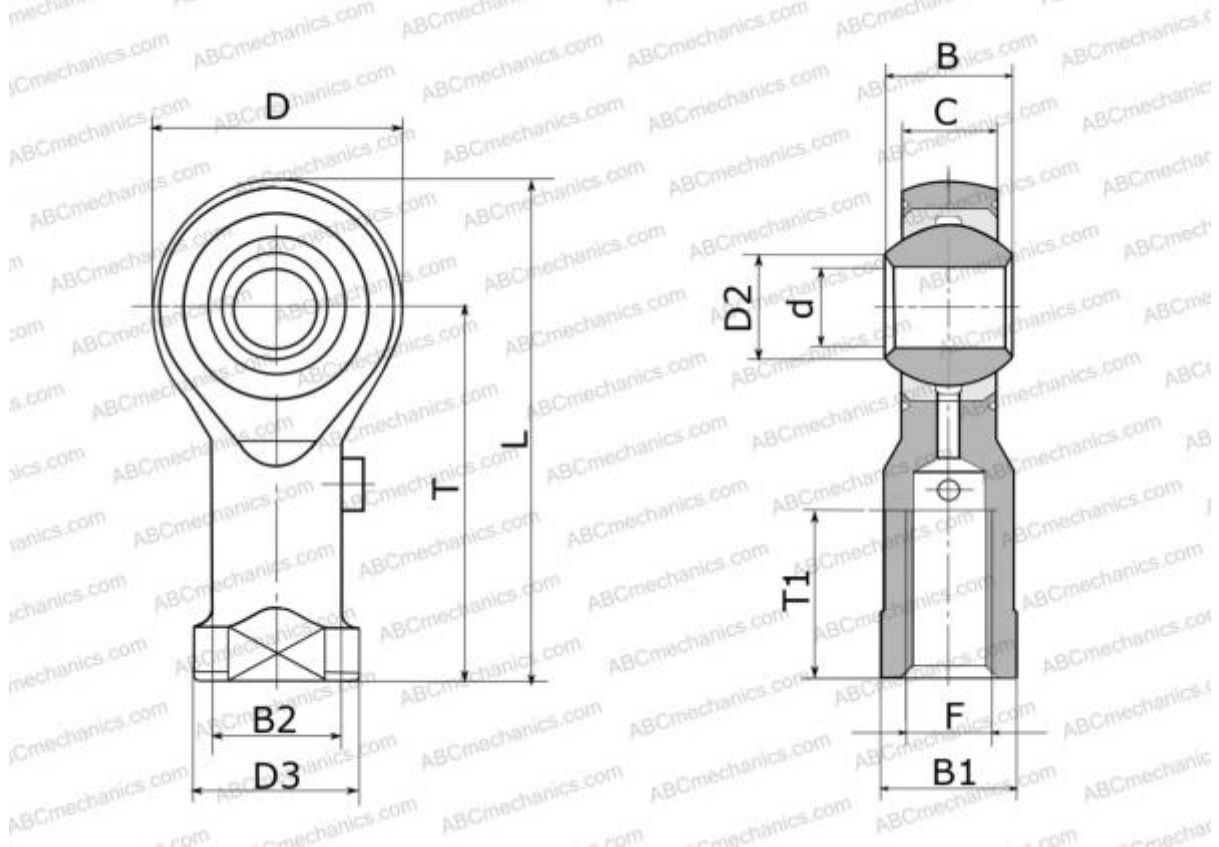

## PHSB 3 ABC

Rod ends

TYPE: Plain bearings, Spherical plain bearings and rod ends, Rod ends, Requiring maintenance, With internal thread, open design, right hand thread, inch, series PHSB, HF, HV, MV, TR, RF

### Technical specification

#### DIMENSIONS, MM

d	4,826
D	15,880
D2	7,770
B	7,920
B1	7,920
L	34,930
T	26,970
T1	14,270
C	6,350
F	.1900-32UNF

**MANUFACTURER** [ABC](#)