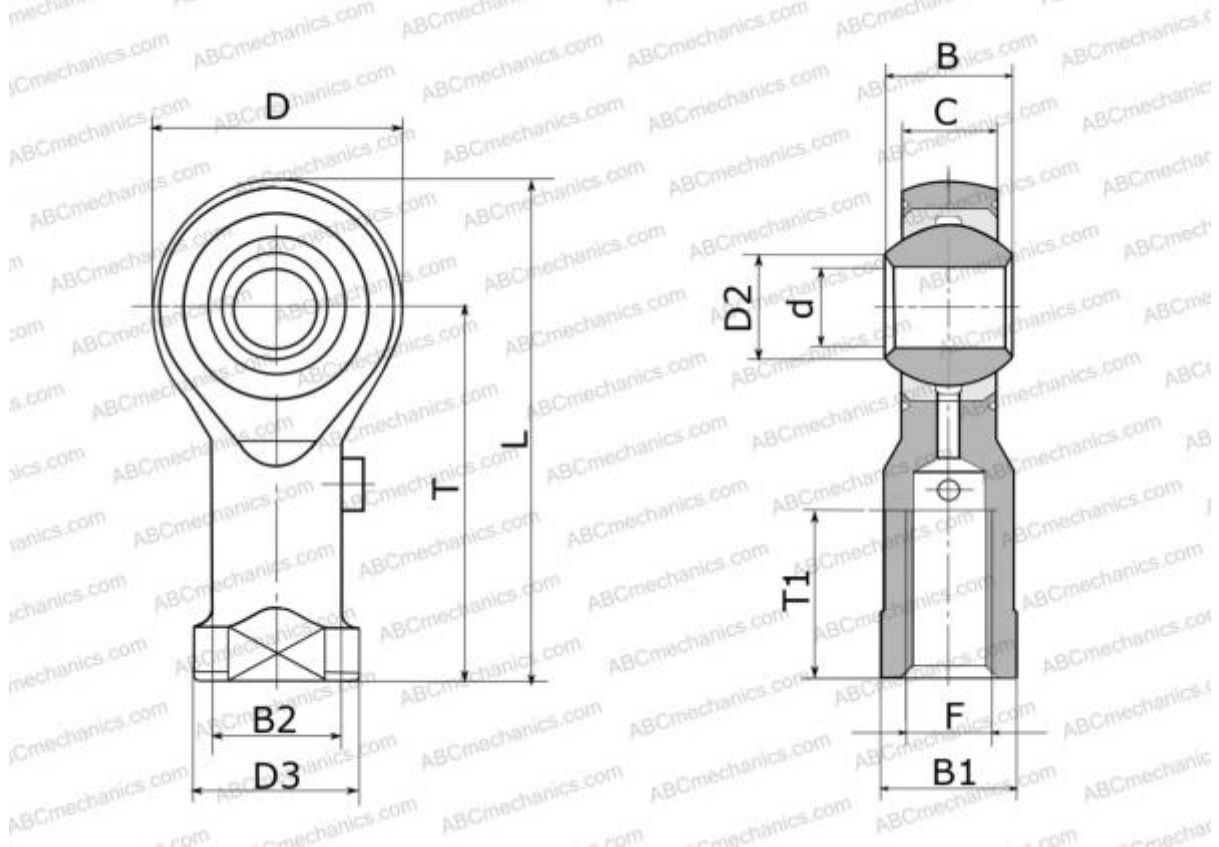

MW 3 AURORA

Rod ends

TYPE: Plain bearings, Spherical plain bearings and rod ends, Rod ends, Requiring maintenance, With internal thread, open design, right hand thread, inch, series PHSB, HF, HV, MV, TR, RF

Technical specification

DIMENSIONS, MM

d	4,826
D	15,880
D2	7,770
B	7,920
B1	7,920
L	34,930
T	26,970
T1	14,270
C	6,350
F	.1900-32UNF

MANUFACTURER

[AURORA](#)

INTERCHANGE

ABC	PHSB 3
IKO	PHSB 3

INTERCHANGE