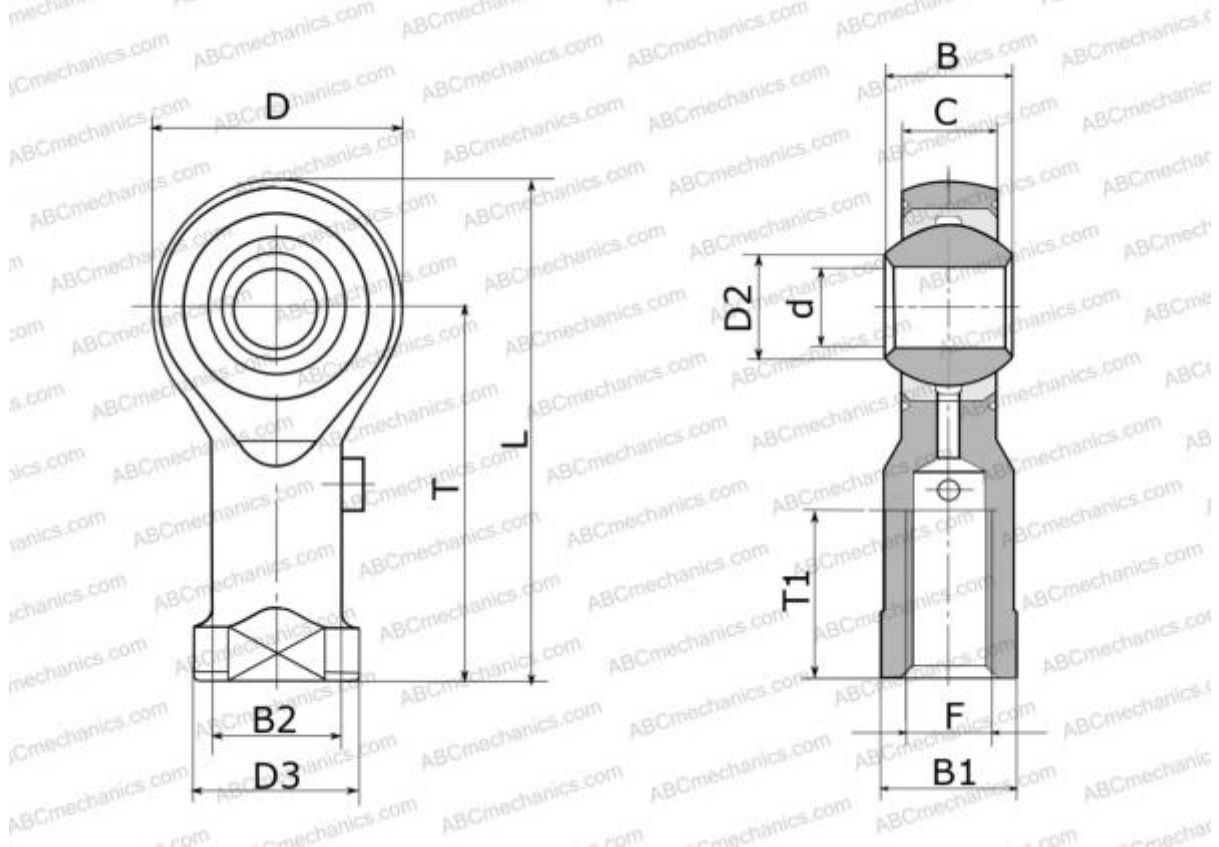

RF 3 ROSE

Rod ends

TYPE: Plain bearings, Spherical plain bearings and rod ends, Rod ends, Requiring maintenance, With internal thread, open design, right hand thread, inch, series PHSB, HF, HV, MV, TR, RF

Technical specification

DIMENSIONS, MM

d	4,826
D	15,880
D2	7,770
B	7,920
B1	7,920
L	34,930
T	26,970
T1	14,270
C	6,350
F	.1900-32UNF

INTERCHANGE

HEIM	HF 3
ALINABAL	VF 3
AURORA	MW 3
SPHERCO	TR 3

MANUFACTURER [ROSE](#)