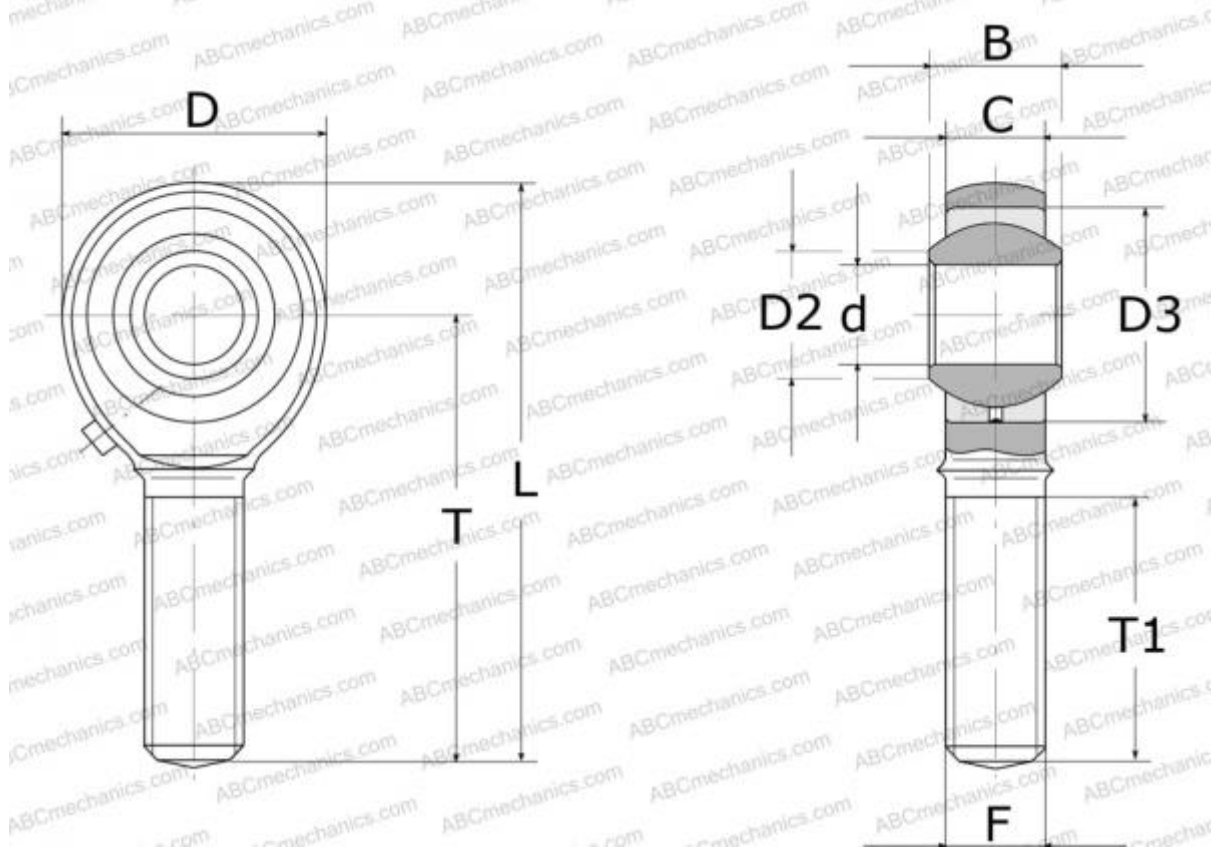

MM 10 AURORA

Rod ends

TYPE: Plain bearings, Spherical plain bearings and rod ends, Rod ends, Requiring maintenance, With internal thread, open design, right hand thread, inch, series POSB, HM, VM, MM, TRE, RM

Technical specification

DIMENSIONS, MM

d	15,875
D	38,100
D2	21,310
B	19,050
L	85,730
T	66,680
T1	41,280
C	14,270
F	.6250-18UNF

WEIGHT, KG 0,184

MANUFACTURER [AURORA](#)

INTERCHANGE

ABC	POSB 10
-----	-------------------------