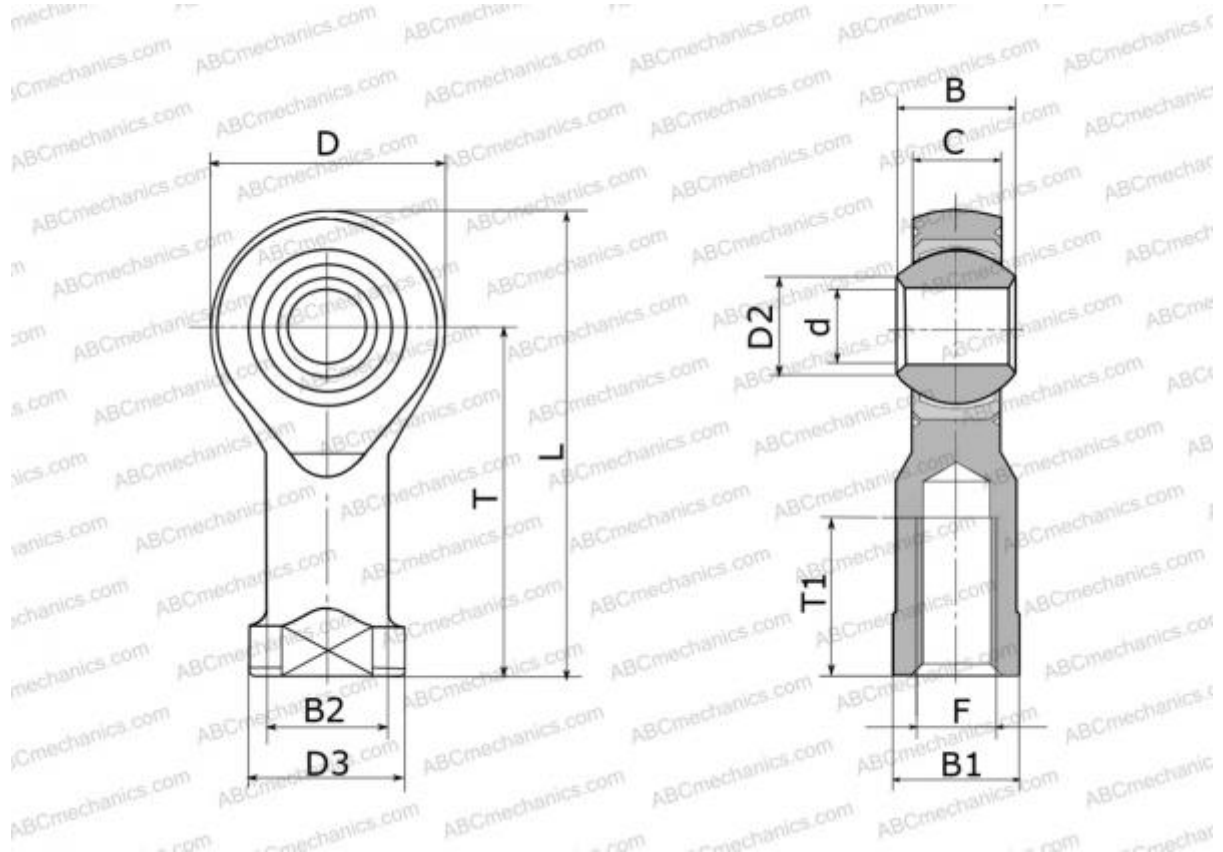

## PHS 5 EC ABC

Rod ends

TYPE: Plain bearings, Spherical plain bearings and rod ends, Rod ends, Maintenance free, With internal thread, open design, right hand thread, series PHS..EC, GIKR..PW, GIKPR..PW, SIKB

### Technical specification

#### DIMENSIONS, MM

d	5,000
D	16,000
D2	7,700
B	8,000
B1	9,000
L	35,000
T	27,000
T1	12,500
C	6,000
F	M5x0.8

**WEIGHT, KG** 0,017

**MANUFACTURER** [ABC](#)