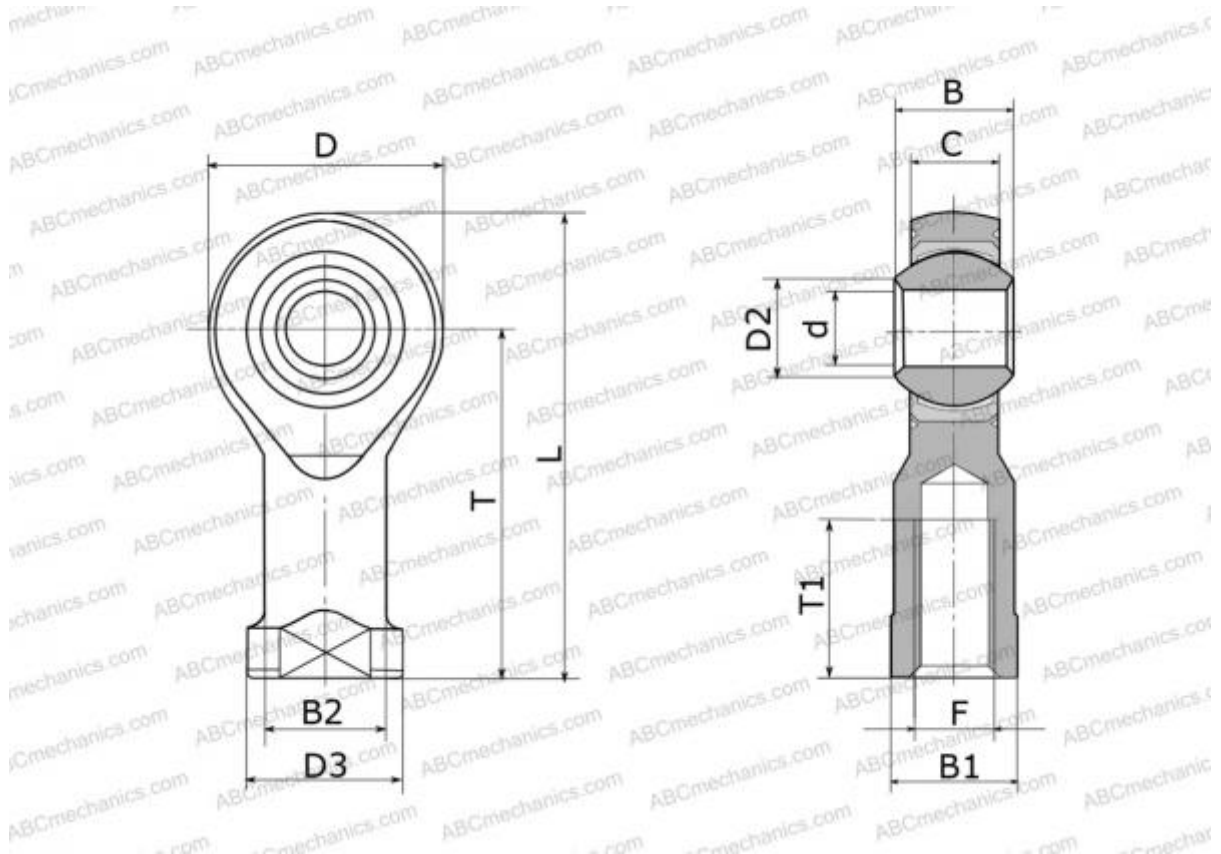

## PHS 6 EC ABC

Rod ends

TYPE: Plain bearings, Spherical plain bearings and rod ends, Rod ends, Maintenance free, With internal thread, open design, right hand thread, series PHS..EC, GIKR..PW, GIKPR..PW, SIKB

### Technical specification

#### DIMENSIONS, MM

d	6,000
D	18,000
D2	9,000
B	9,000
B1	11,000
L	39,000
T	30,000
T1	13,500
C	6,750
F	M6x1

**WEIGHT, KG** 0,025

**MANUFACTURER** [ABC](#)