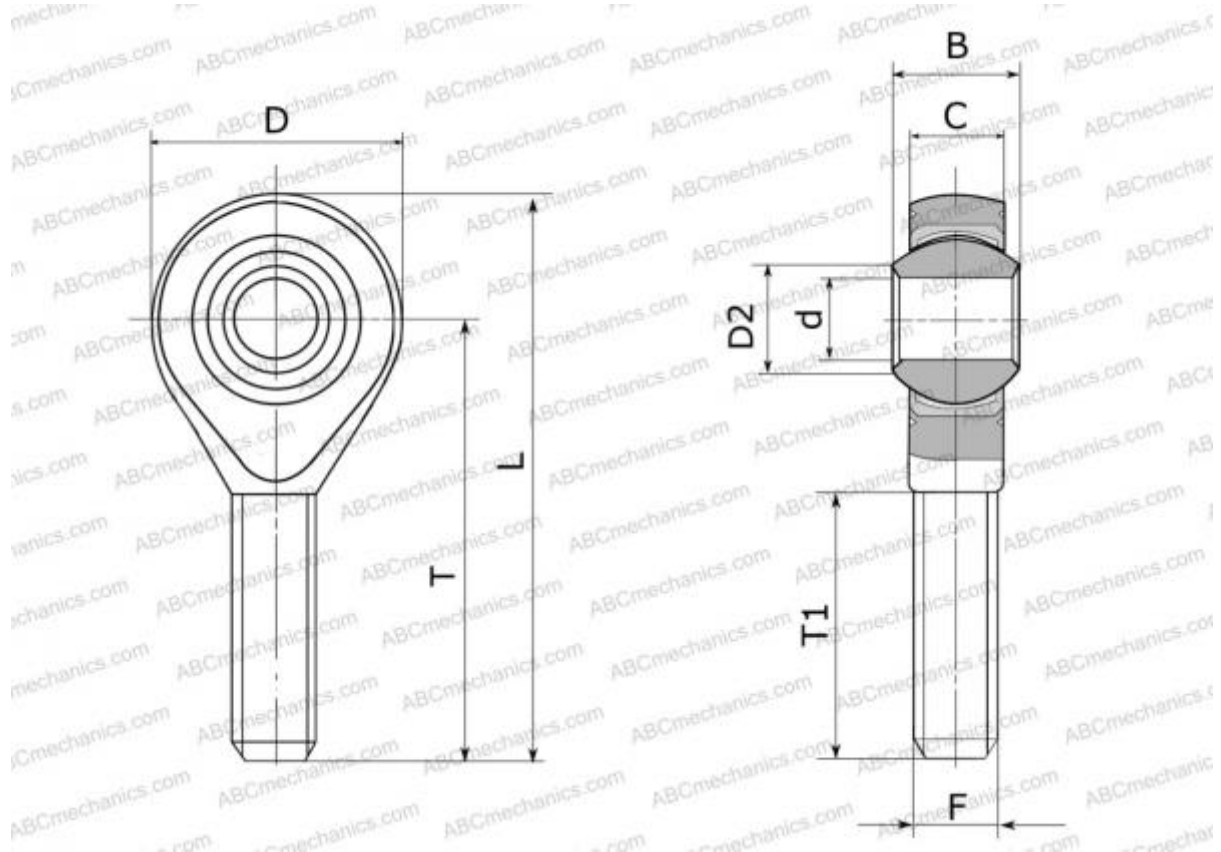

POS 3 EC ABC

Rod ends

TYPE: Plain bearings, Spherical plain bearings and rod ends, Rod ends, Maintenance free, With internal thread, open design, right hand thread, series POS..EC, GAKR..PW, SAKB

Technical specification

DIMENSIONS, MM

d	3,000
D	12,000
D2	5,200
B	6,000
L	33,000
T	27,000
T1	15,000
C	4,500
F	M3x0.5

WEIGHT, KG 0,005

MANUFACTURER [ABC](#)

INTERCHANGE

IKO [POS 3 EC](#)

INTERCHANGE

HEIM [SME3](#)
 AURORA [MM-M3T](#)