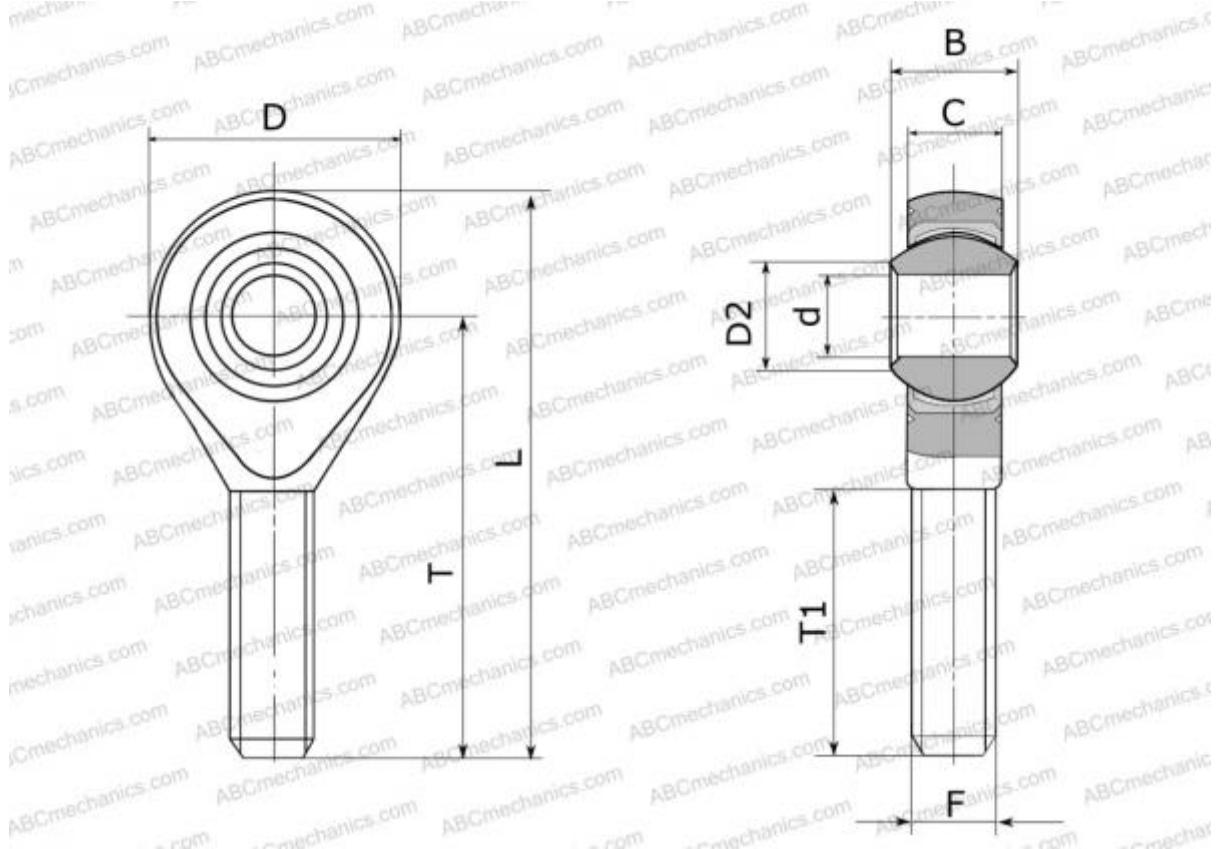

POS 3 EC IKO

Rod ends

TYPE: Plain bearings, Spherical plain bearings and rod ends, Rod ends, Maintenance free, With internal thread, open design, right hand thread, series POS..EC, GAKR..PW, SAKB

Technical specification

DIMENSIONS, MM

| | |
|----|--------|
| d | 3,000 |
| D | 12,000 |
| D2 | 5,200 |
| B | 6,000 |
| L | 33,000 |
| T | 27,000 |
| T1 | 15,000 |
| C | 4,500 |
| F | M3x0.5 |

WEIGHT, KG 0,005

MANUFACTURER [IKO](#)