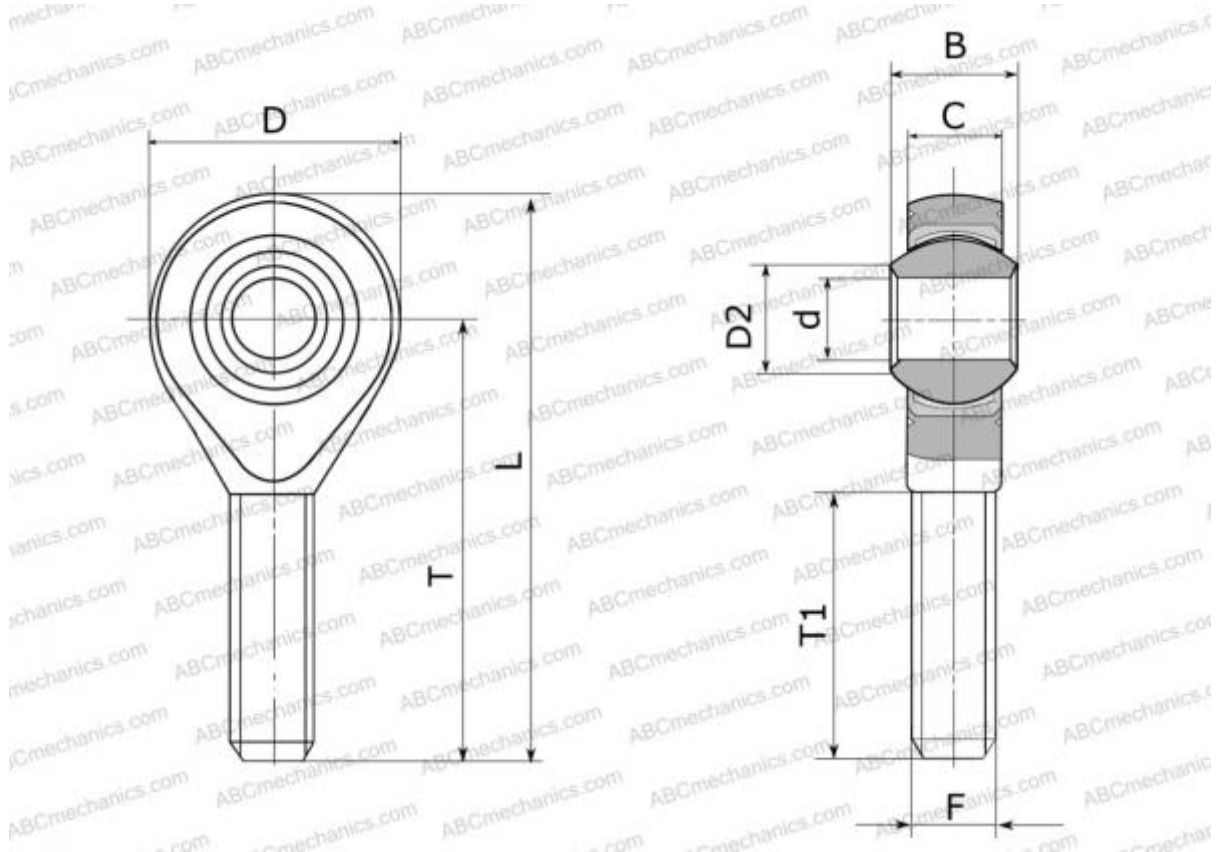

## POS 4 EC ABC

Rod ends

TYPE: Plain bearings, Spherical plain bearings and rod ends, Rod ends, Maintenance free, With internal thread, open design, right hand thread, series POS..EC, GAKR..PW, SAKB

### Technical specification

#### DIMENSIONS, MM

d	4,000
D	14,000
D2	6,500
B	7,000
L	37,000
T	30,000
T1	17,000
C	5,300
F	M4x0.7

**WEIGHT, KG** 0,008

**MANUFACTURER** [ABC](#)