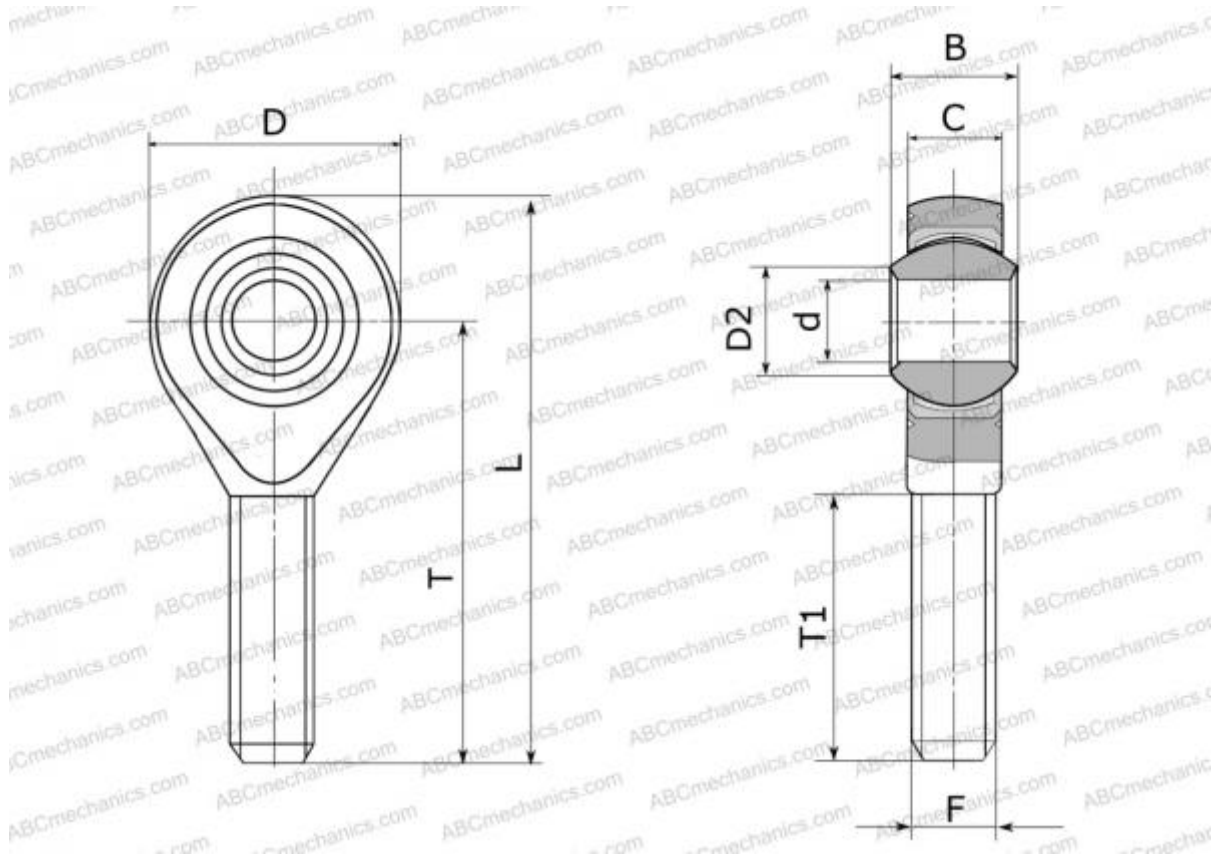

POS 5 EC ABC

Rod ends

TYPE: Plain bearings, Spherical plain bearings and rod ends, Rod ends, Maintenance free, With internal thread, open design, right hand thread, series POS..EC, GAKR..PW, SAKB

Technical specification

DIMENSIONS, MM

d	5,000
D	16,000
D2	7,700
B	8,000
L	41,000
T	33,000
T1	20,000
C	6,000
F	M5x0.8

WEIGHT, KG 0,013

MANUFACTURER [ABC](#)

INTERCHANGE

IKO [POS 5 EC](#)

INTERCHANGE

INA	GAKR 5 PW
SKF	SAKB 5 F
HIRSCHMANN	SMCV 5
HEIM	SME5
AURORA	MM-M5T