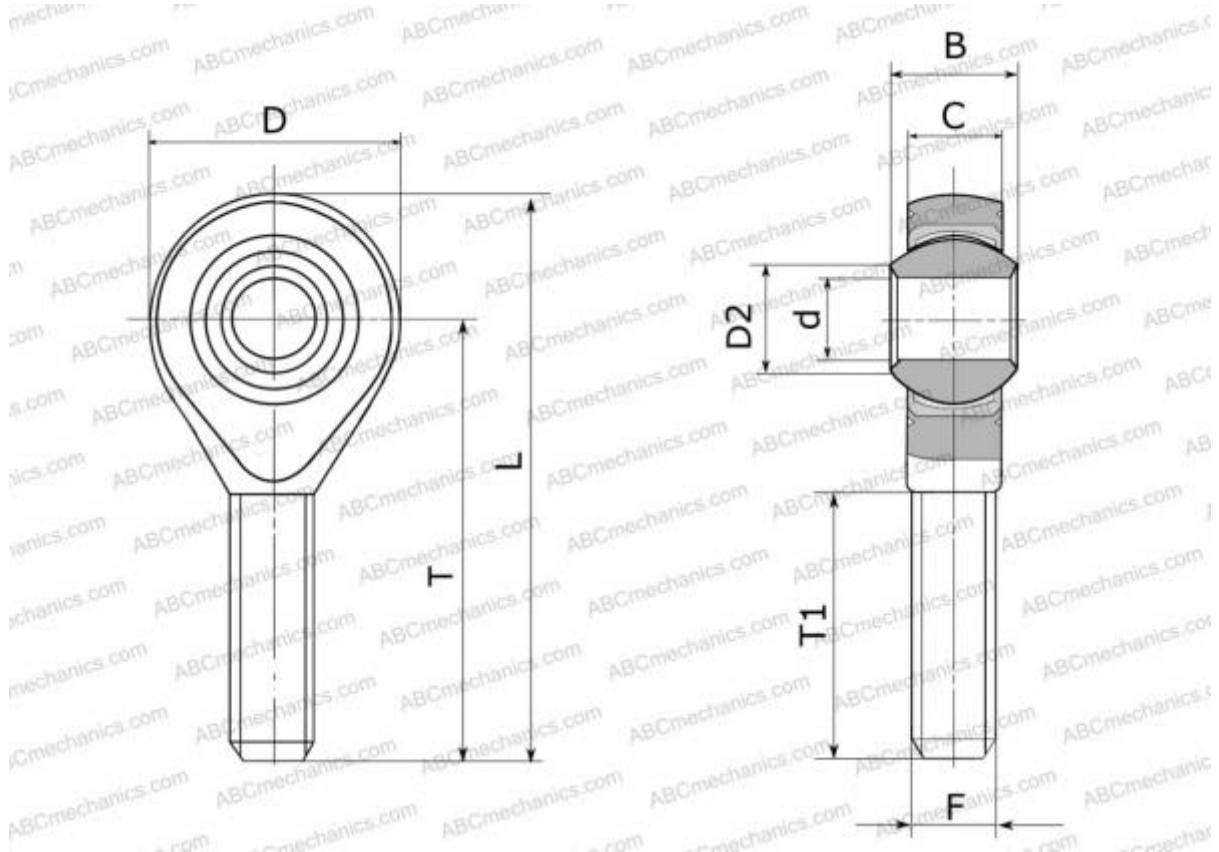

## POS 5 EC IKO

Rod ends

TYPE: Plain bearings, Spherical plain bearings and rod ends, Rod ends, Maintenance free, With internal thread, open design, right hand thread, series POS..EC, GAKR..PW, SAKB

### Technical specification

#### DIMENSIONS, MM

d	5,000
D	16,000
D2	7,700
B	8,000
L	41,000
T	33,000
T1	20,000
C	6,000
F	M5x0.8