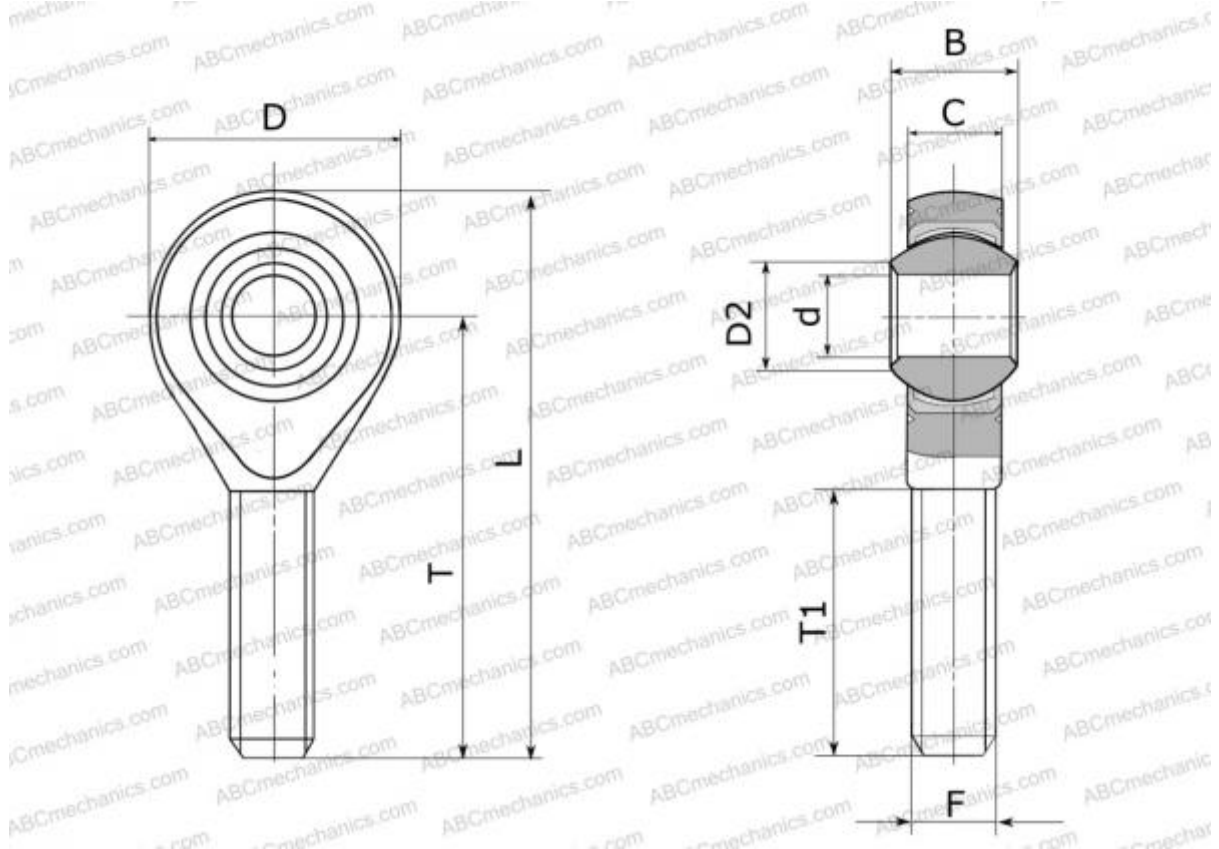

## GAKR 5 PW INA

Rod ends

TYPE: Plain bearings, Spherical plain bearings and rod ends, Rod ends, Maintenance free, With internal thread, open design, right hand thread, series POS..EC, GAKR..PW, SAKB

### Technical specification

#### DIMENSIONS, MM

d	5,000
D	16,000
D2	7,700
B	8,000
L	41,000
T	33,000
T1	20,000
C	6,000
F	M5x0.8