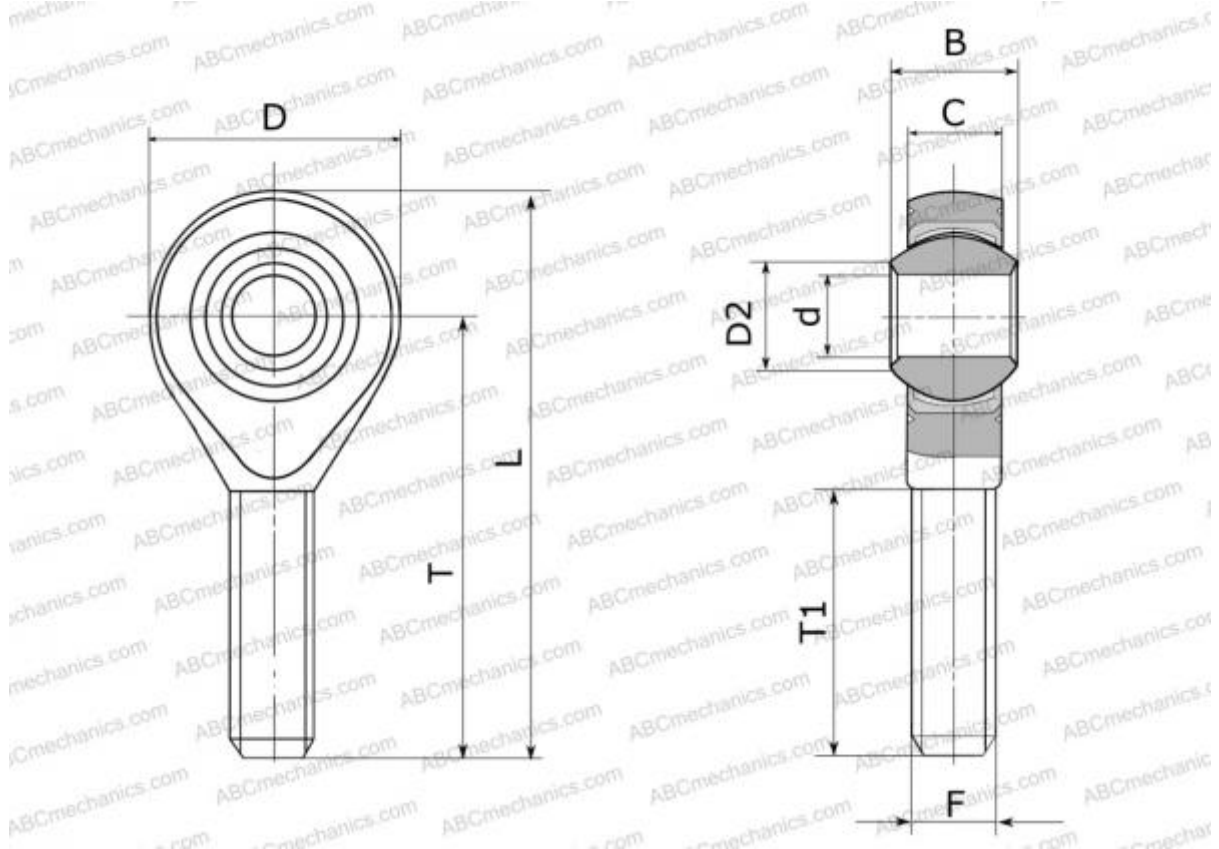

## SAKB 5 F SKF

Rod ends

TYPE: Plain bearings, Spherical plain bearings and rod ends, Rod ends, Maintenance free, With internal thread, open design, right hand thread, series POS..EC, GAKR..PW, SAKB

### Technical specification

#### DIMENSIONS, MM

d	5,000
D	19,000
B	8,000
L	44,000
T	33,000
T1	19,000
C	6,000
F	M5