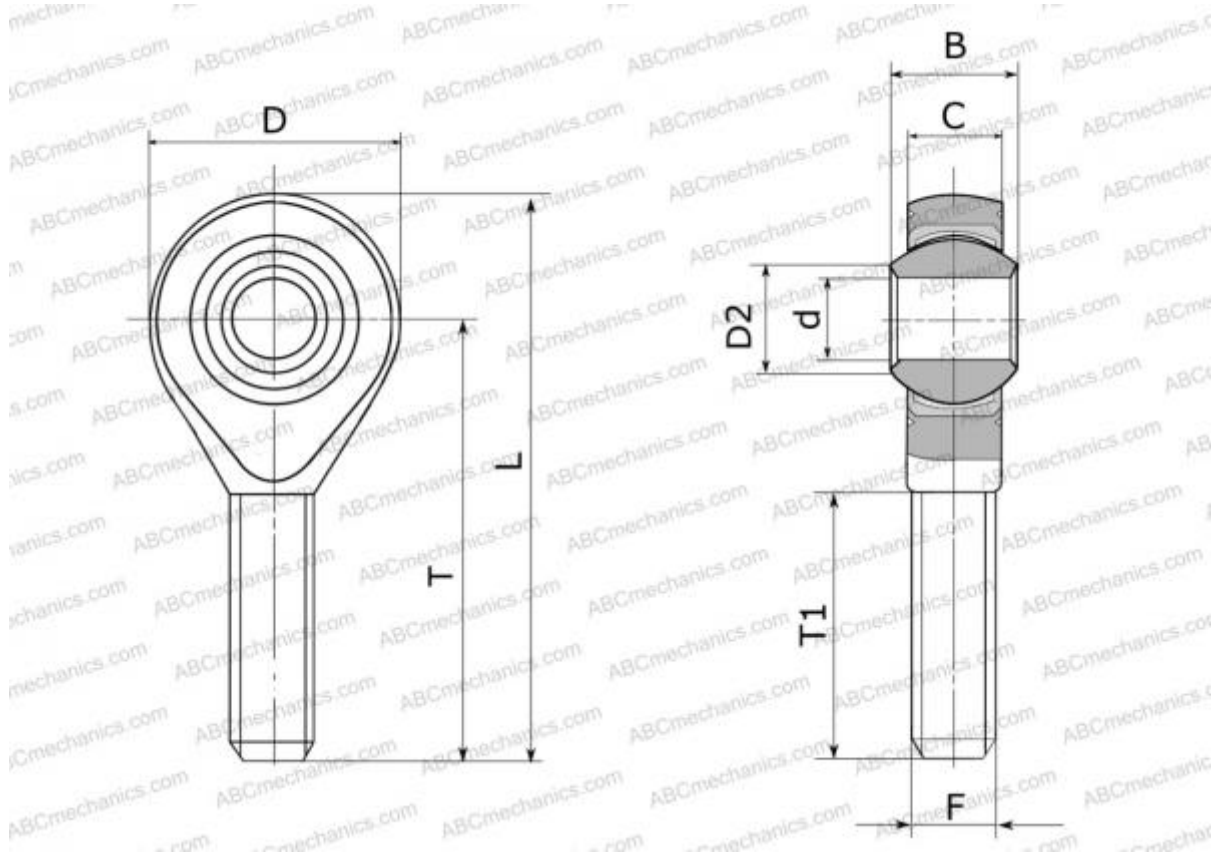

GAKR 6 PW INA

Rod ends

TYPE: Plain bearings, Spherical plain bearings and rod ends, Rod ends, Maintenance free, With internal thread, open design, right hand thread, series POS..EC, GAKR..PW, SAKB

Technical specification

DIMENSIONS, MM

d	6,000
D	20,000
D2	9,000
B	9,000
L	46,000
T	36,000
T1	21,000
C	6,750
F	M6

WEIGHT, KG 0,022

MANUFACTURER [INA](#)

INTERCHANGE

ABC	POS 6 EC
-----	--------------------------

INTERCHANGE

IKO	POS 6 EC
SKF	SAKB 6 F
HIRSCHMANN	SMCV 6
HEIM	SME6
AURORA	MM-M6T