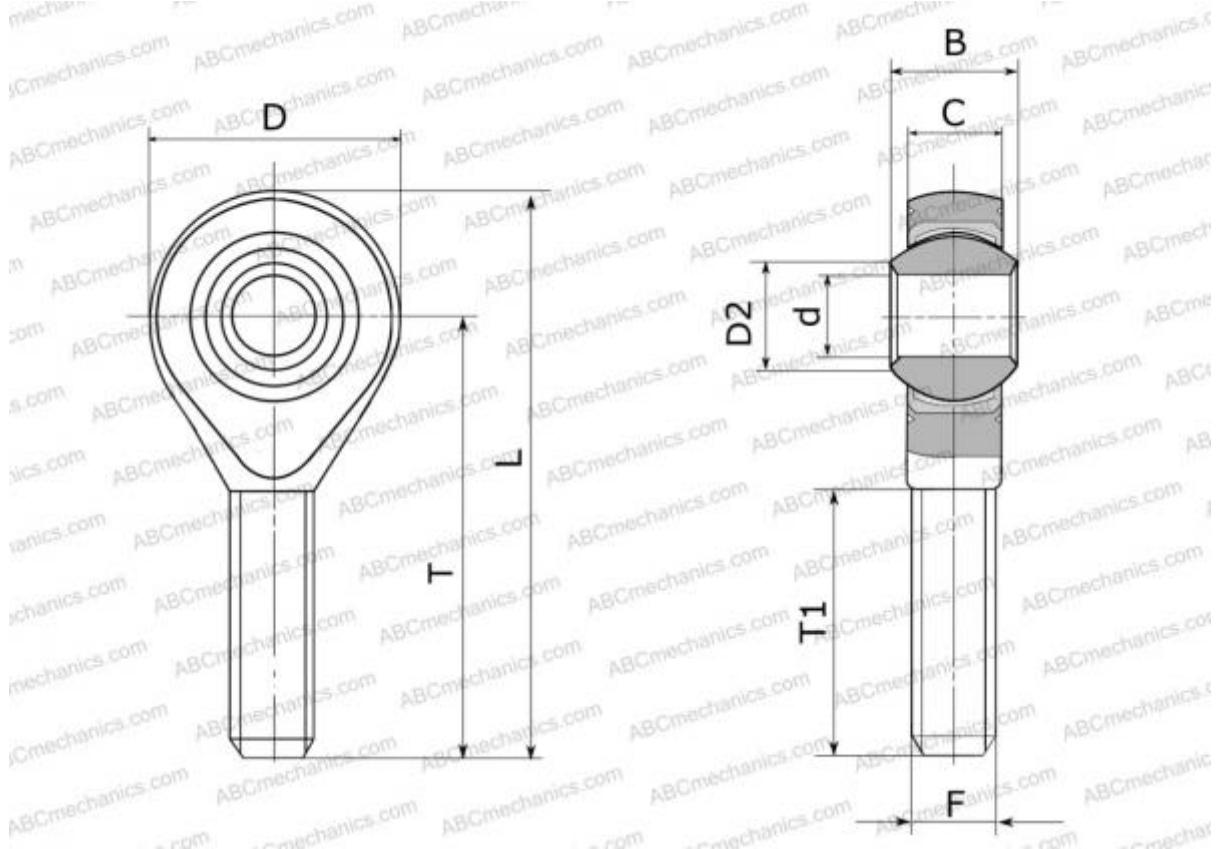

## POS 3 ECL ABC

Rod ends

TYPE: Plain bearings, Spherical plain bearings and rod ends, Rod ends, Maintenance free, With internal thread, open design, left hand thread, series POS..ECL, GAKL..PW, SALKB

### Technical specification

#### DIMENSIONS, MM

|    |        |
|----|--------|
| d  | 3,000  |
| D  | 12,000 |
| D2 | 5,200  |
| B  | 6,000  |
| L  | 33,000 |
| T  | 27,000 |
| T1 | 15,000 |
| C  | 4,500  |
| F  | M3x0.5 |

**WEIGHT, KG** 0,005