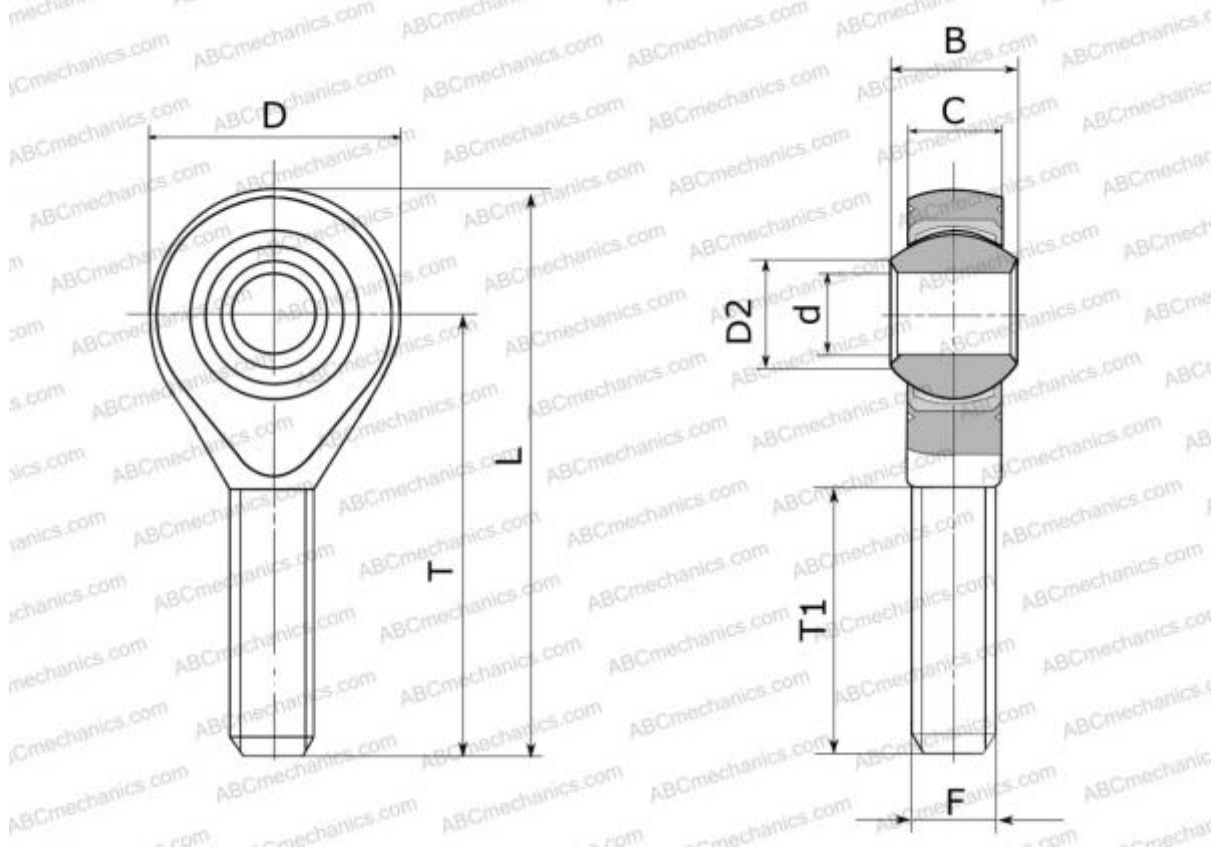

POS 4 ECL ABC

Rod ends

TYPE: Plain bearings, Spherical plain bearings and rod ends, Rod ends, Maintenance free, With internal thread, open design, left hand thread, series POS..ECL, GAKL..PW, SALKB

Technical specification

DIMENSIONS, MM

d	4,000
D	14,000
D2	6,500
B	7,000
L	37,000
T	30,000
T1	17,000
C	5,300
F	M4x0.7

WEIGHT, KG 0,008

MANUFACTURER [ABC](#)

INTERCHANGE

IKO [POS 4 ECL](#)

INTERCHANGE

HEIM [SMLE4](#)
AURORA [MB-M4T](#)