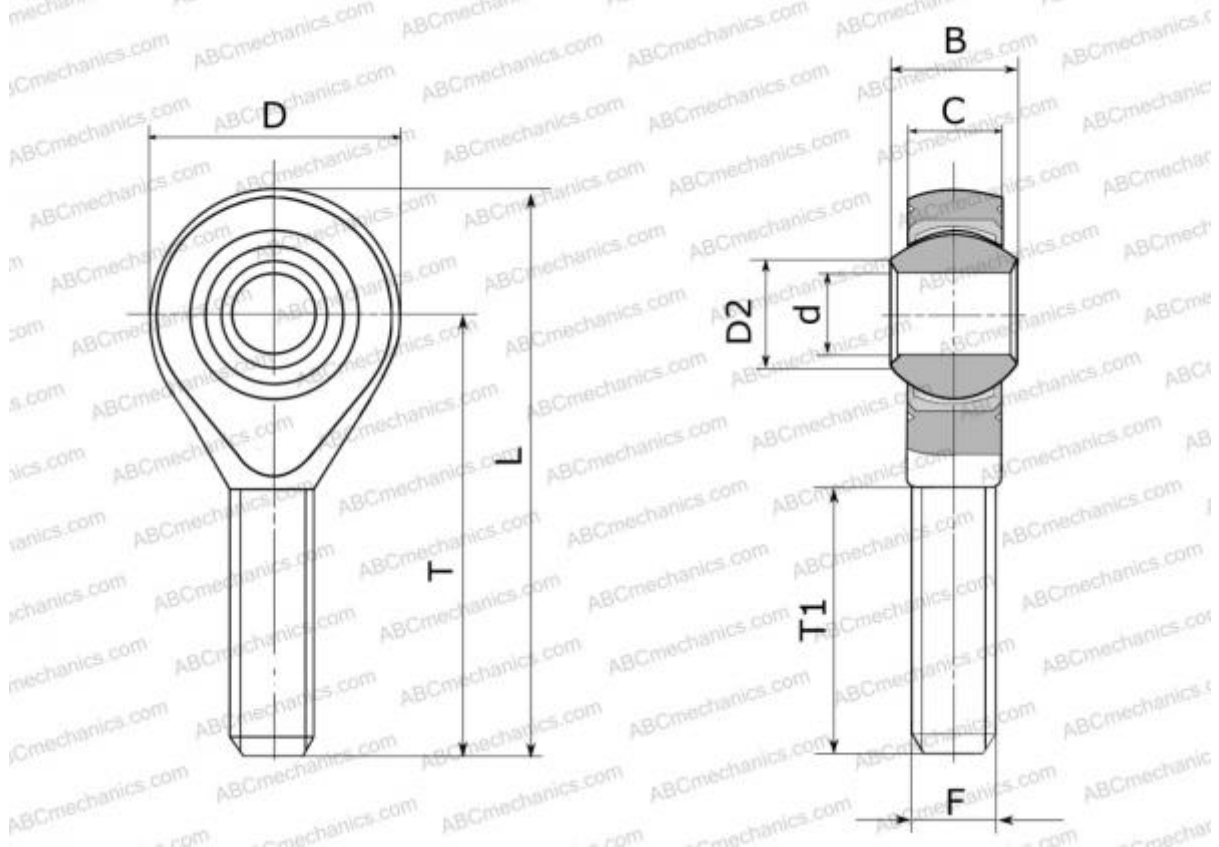

POS 5 ECL ABC

Rod ends

TYPE: Plain bearings, Spherical plain bearings and rod ends, Rod ends, Maintenance free, With internal thread, open design, left hand thread, series POS..ECL, GAKL..PW, SALKB

Technical specification

DIMENSIONS, MM

d	5,000
D	16,000
D2	7,700
B	8,000
L	41,000
T	33,000
T1	20,000
C	6,000
F	M5x0.8

WEIGHT, KG 0,013

MANUFACTURER [ABC](#)

INTERCHANGE

IKO [POS 5 ECL](#)

INTERCHANGE

INA	GAKL 5 PW
SKF	SALKB 5 F
HEIM	SMLE5
AURORA	MB-M5T