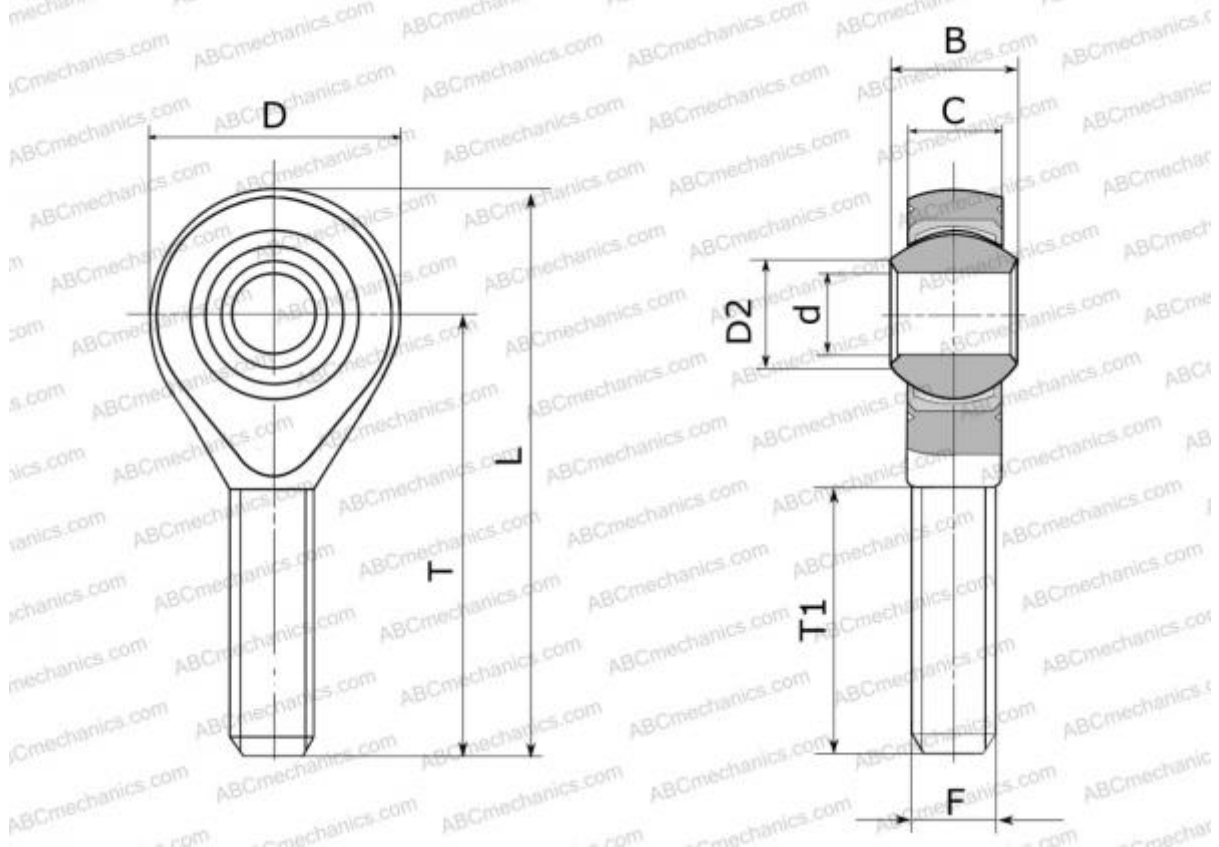

POS 5 ECL IKO

Rod ends

TYPE: Plain bearings, Spherical plain bearings and rod ends, Rod ends, Maintenance free, With internal thread, open design, left hand thread, series POS..ECL, GAKL..PW, SALKB

Technical specification

DIMENSIONS, MM

d	5,000
D	16,000
D2	7,700
B	8,000
L	41,000
T	33,000
T1	20,000
C	6,000
F	M5x0.8

WEIGHT, KG 0,013

MANUFACTURER [IKO](#)

INTERCHANGE

ABC [POS 5 ECL](#)

INTERCHANGE

INA	GAKL 5 PW
SKF	SALKB 5 F
HEIM	SMLE5
AURORA	MB-M5T