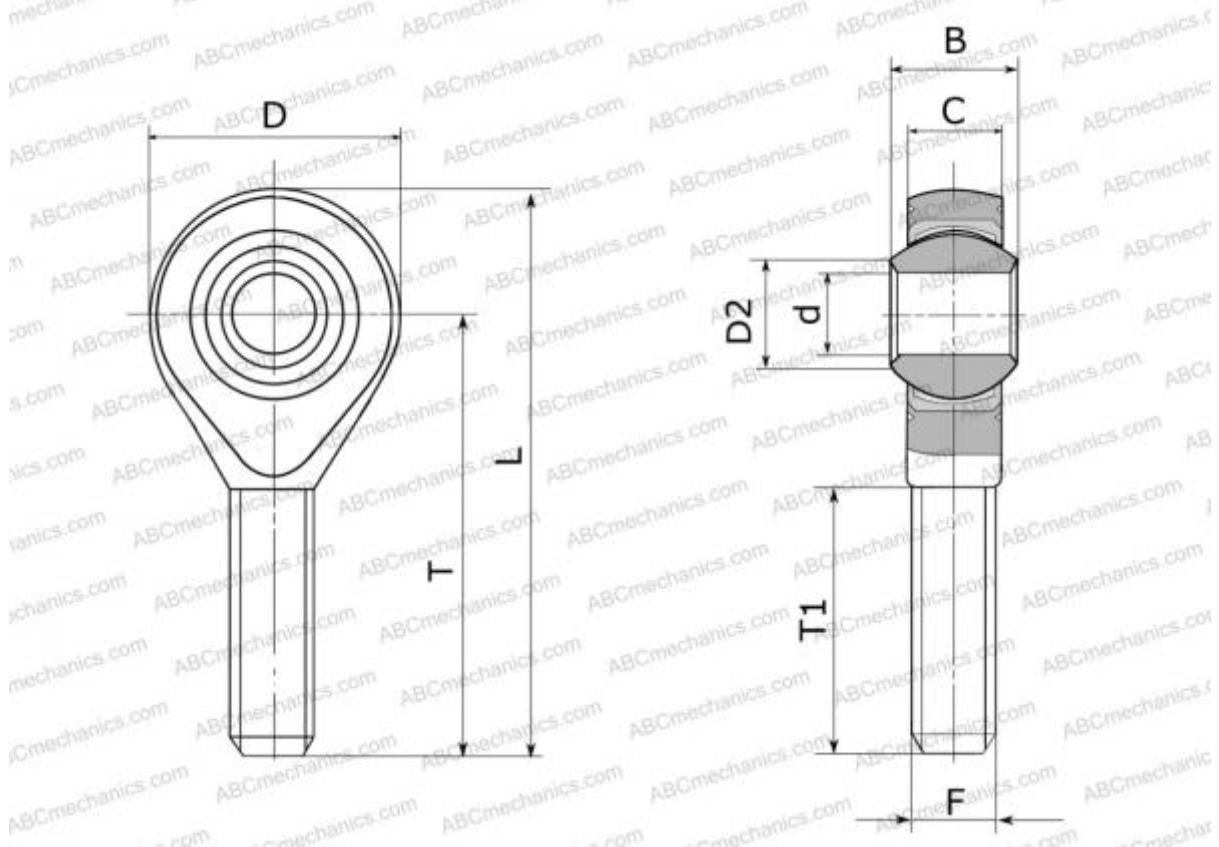

GAKL 5 PW INA

Rod ends

TYPE: Plain bearings, Spherical plain bearings and rod ends, Rod ends, Maintenance free, With internal thread, open design, left hand thread, series POS..ECL, GAKL..PW, SALKB

Technical specification

DIMENSIONS, MM

d	5,000
D	16,000
D2	7,700
B	8,000
L	41,000
T	33,000
T1	20,000
C	6,000
F	M5x0.8

INTERCHANGE

HEIM	SMLE5
AURORA	MB-M5T

MANUFACTURER [INA](#)

INTERCHANGE

ABC	POS 5 ECL
IKO	POS 5 ECL
SKF	SALKB 5 F