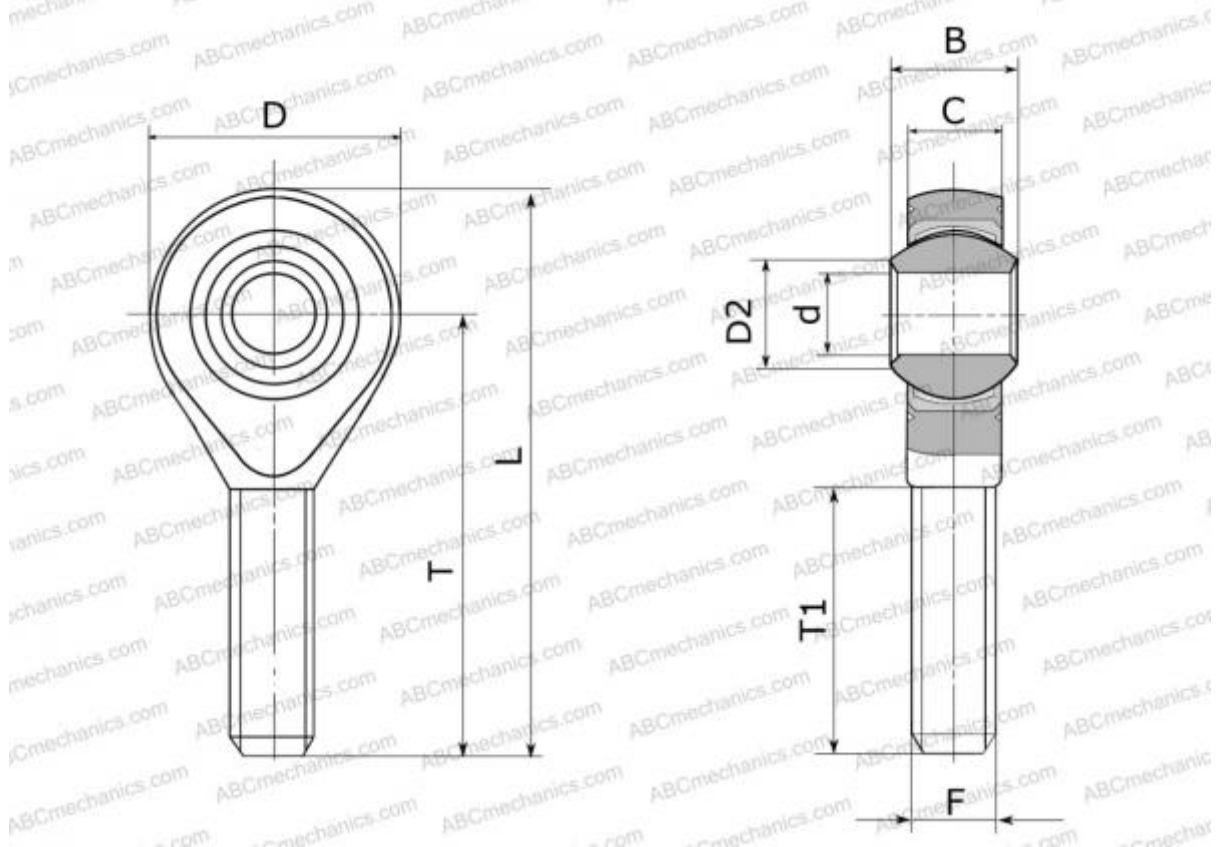

SALKB 5 F SKF

Rod ends

TYPE: Plain bearings, Spherical plain bearings and rod ends, Rod ends, Maintenance free, With internal thread, open design, left hand thread, series POS..ECL, GAKL..PW, SALKB

Technical specification

DIMENSIONS, MM

d	5,000
D	19,000
B	8,000
L	44,000
T	33,000
T1	19,000
C	6,000
F	M5

INTERCHANGE

AURORA [MB-M5T](#)

CALCULATION DATA

Basic dynamic load rating, C	3,250 kN
Basic static load rating, Co	5,300 kN

MANUFACTURER [SKF](#)