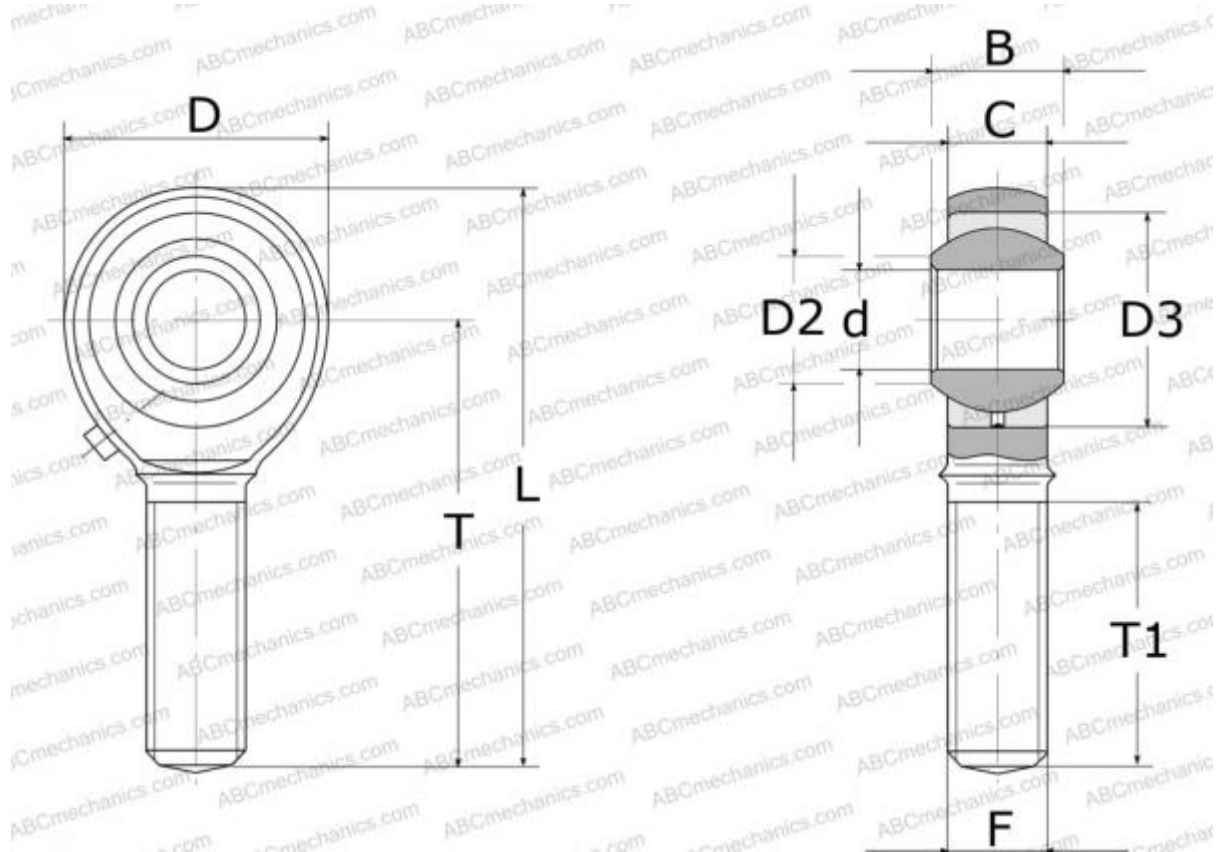

MB-M5 AURORA

Rod ends

TYPE: Plain bearings, Spherical plain bearings and rod ends, Rod ends, Requiring maintenance, With internal thread, open design, left hand thread, series GAKL..PB, SALKAC, POS..L

Technical specification

DIMENSIONS, MM

d	5,000
D	16,000
D2	7,700
B	8,000
L	41,000
T	33,000
T1	20,000
C	6,000
F	M5x0.8

INTERCHANGE

HEIM

[SML 5](#)

MANUFACTURER

[AURORA](#)

INTERCHANGE