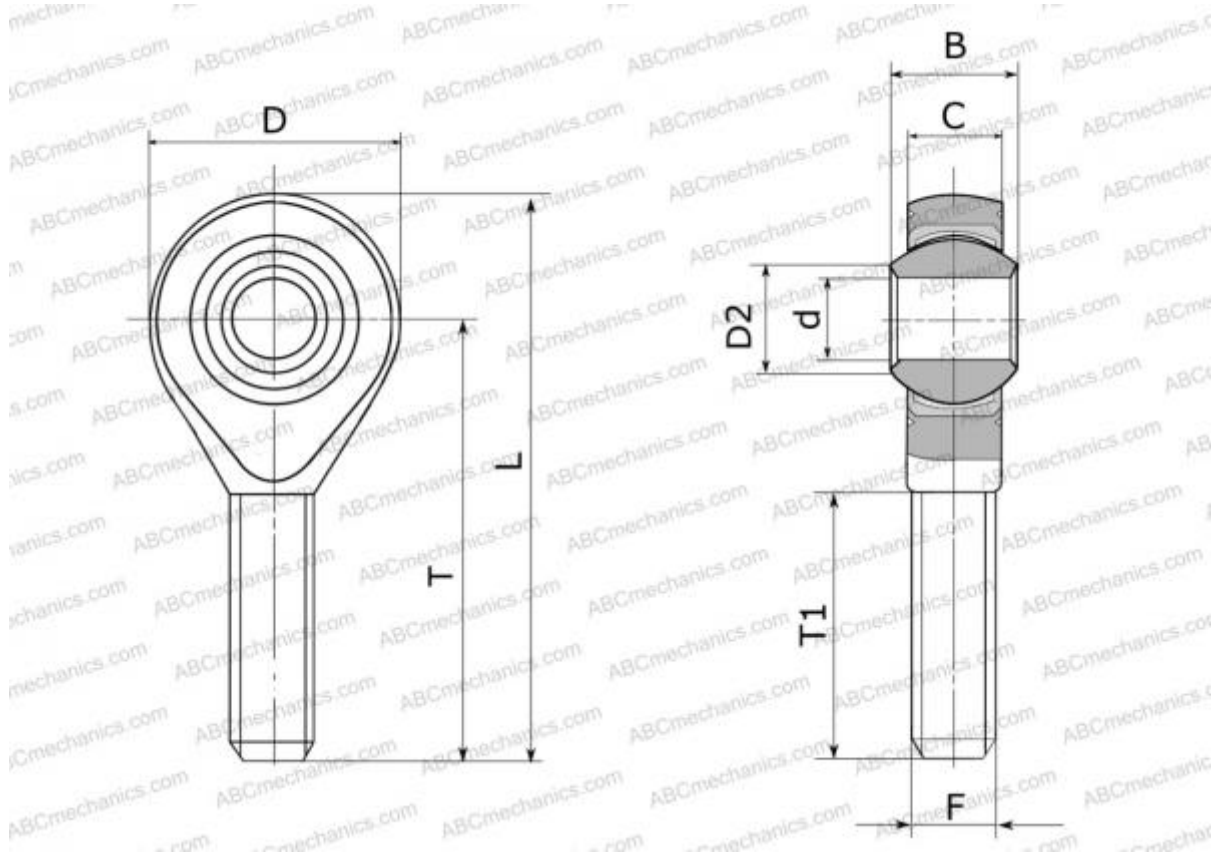

MM-M4T AURORA

Rod ends

TYPE: Plain bearings, Spherical plain bearings and rod ends, Rod ends, Maintenance free, With internal thread, open design, right hand thread, series POS..EC, GAKR..PW, SAKB

Technical specification

DIMENSIONS, MM

d	4,000
D	14,000
D2	6,500
B	7,000
L	37,000
T	30,000
T1	17,000
C	5,300
F	M4x0.7

WEIGHT, KG 0,008

MANUFACTURER [AURORA](#)

INTERCHANGE

ABC	POS 4 EC
-----	--------------------------

INTERCHANGE

IKO	POS 4 EC
HEIM	SME4